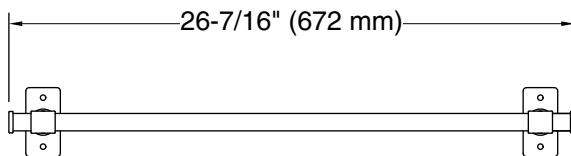

Technical Information

All product dimensions are nominal.

Material: Zinc, Stainless Steel

Notes

Install this product according to the installation instructions.

CAUTION: Risk of personal injury. Do not install these products in any area where they are likely to be used inadvertently as a grab bar or support bar. These products are not designed or intended for use as a grab bar or support bar.