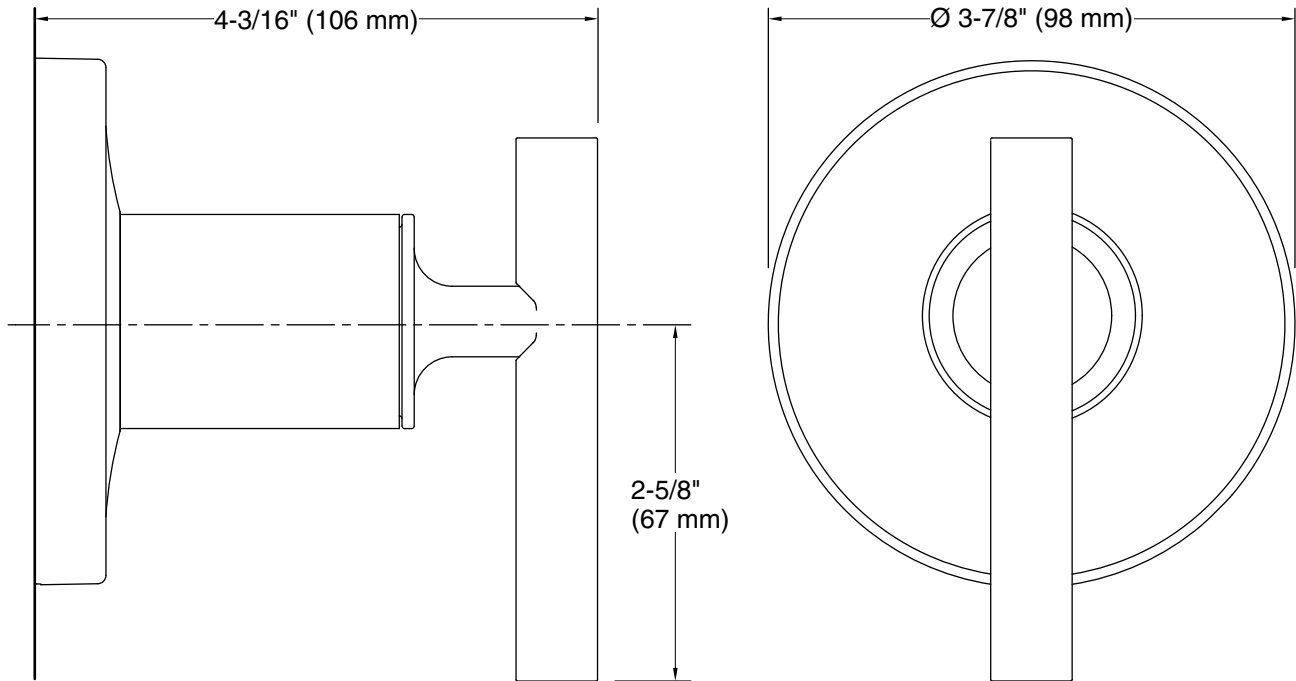

Technical Information

All product dimensions are nominal.

Spout:

Notes

Install this product according to the installation instructions.

ADA, OBC, CSA B651 compliant when installed to the specific requirements of these regulations.