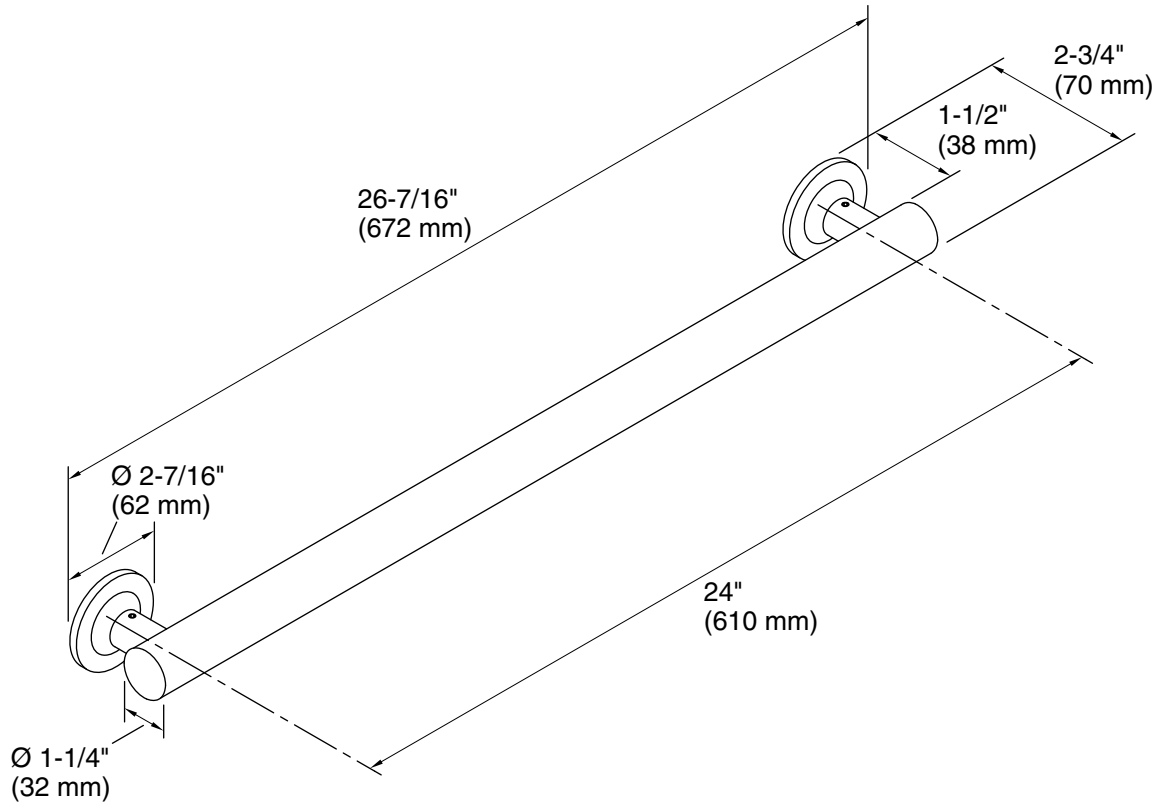

Technical Information

All product dimensions are nominal.

Installation Type: Wall-mount

Material: Metal

Notes

Measure your actual product for roughing-in details.

WARNING: Risk of personal injury. The wall plates on the grab bar must be mounted to a brace between the wall studs. This will ensure that the weight of the user is adequately supported.