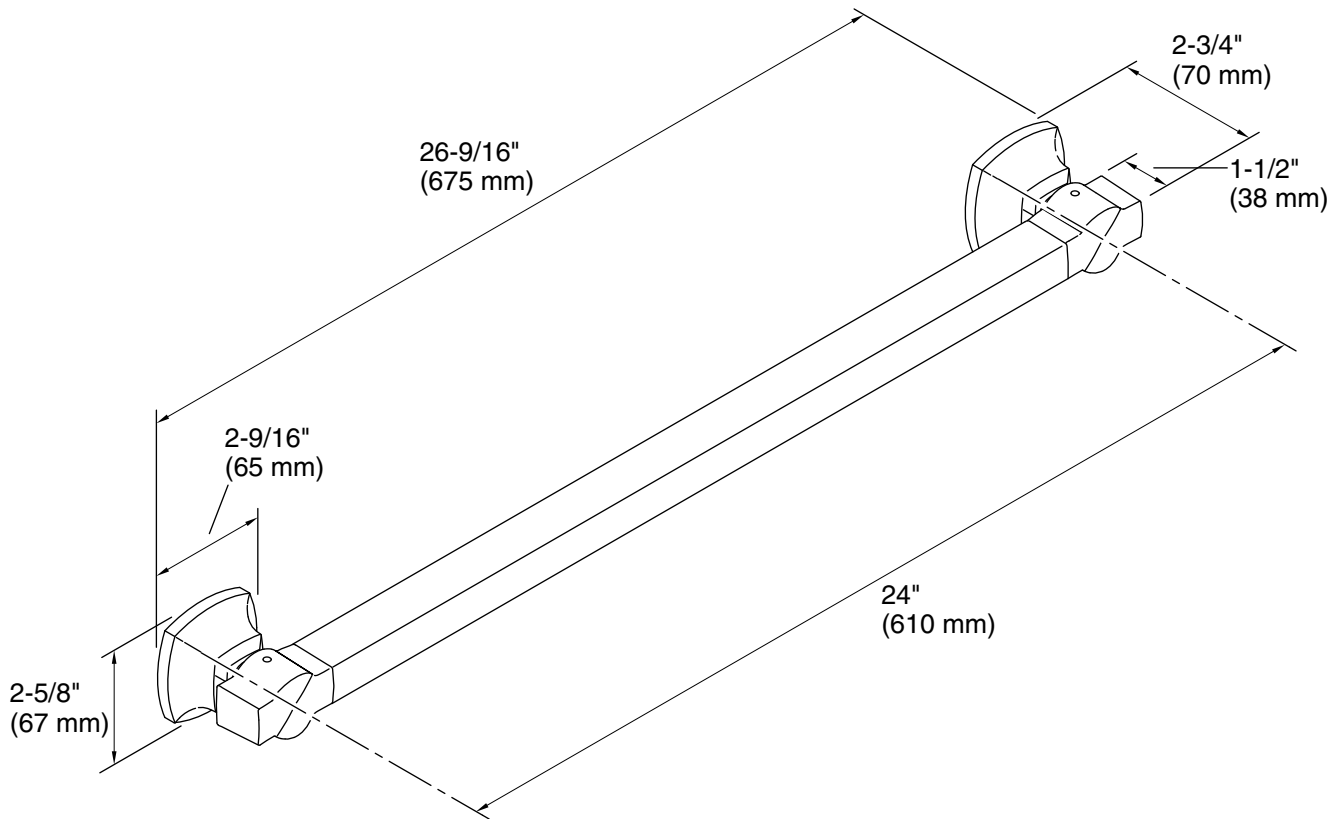

Technical Information

All product dimensions are nominal.

Material: Metal

Notes

Measure your actual product for roughing-in details.

WARNING: Risk of personal injury. The wall plates on the grab bar must be mounted to a brace between the wall studs. This will ensure that the weight of the user is adequately supported.