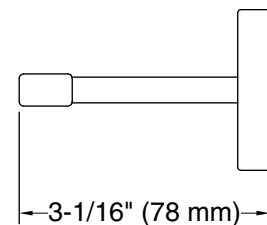

### Technical Information

All product dimensions are nominal.

Installation Type: Wall-mount

Material: Zinc, Stainless Steel