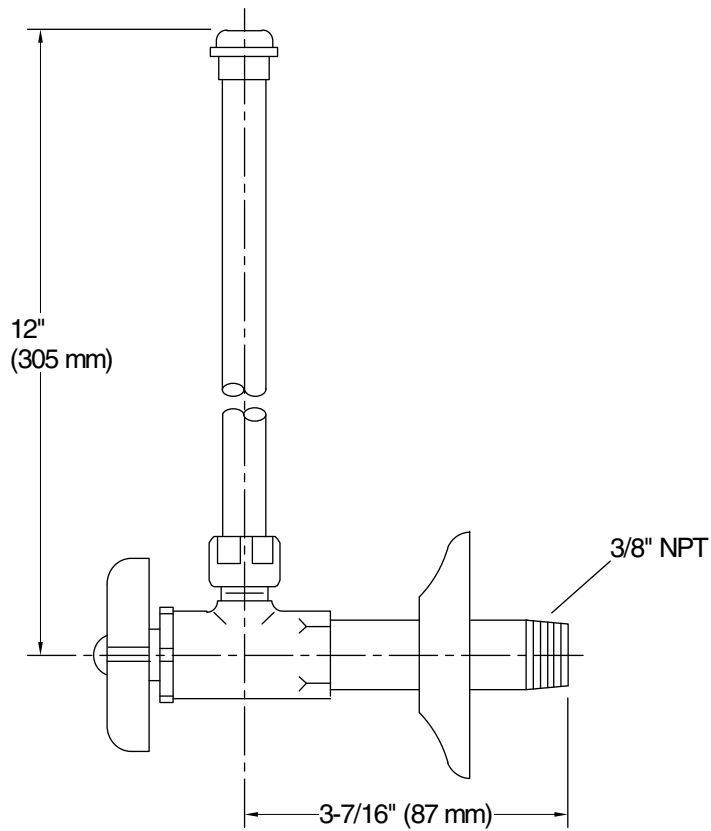

### Features

- Compression valves
- Pair of angle supplies with stop
- Annealed vertical tube with union connection
- 3/8 NPT connection with flange
- Four-arm handle stop

**Technical Information**

All product dimensions are nominal.

**Notes**

Install this product according to the installation guide.