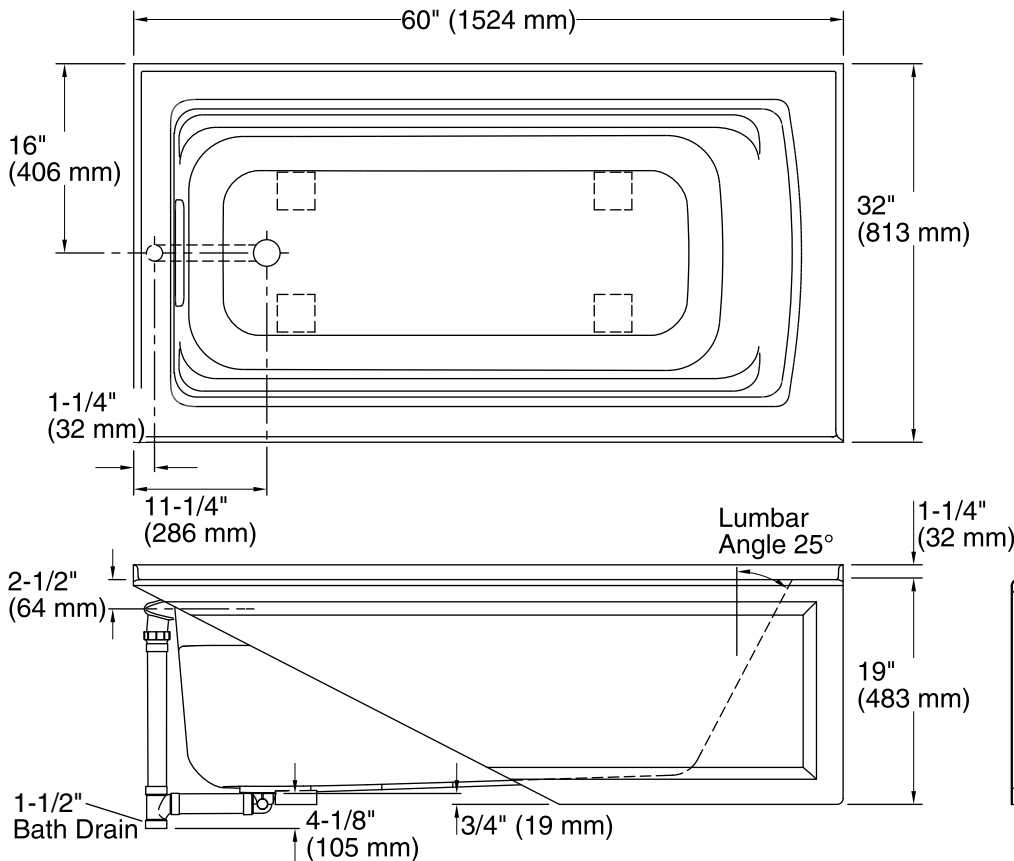

Features

- Integral flange.
- Comfort Depth® design offers a 19" (483 mm) step-over height.
- Left drain.
- Slotted overflow for deep soaking.
- Coordinates with other products in the Archer® collection.
- 60" (1524 mm) x 32" (813 mm) x 19" (483 mm)
- Integral lumbar support and armrests for comfort.
- Textured bottom surface.
- Integral apron.

No change in measurements if connected with drain illustrated. (K-7272)

Technical Information

All product dimensions are nominal.

Installation:	3-Wall Alcove, 3-Wall Alcove
Drain location:	Left
Basin area, bottom:	45-1/8" x 19-11/16" (1146 mm x 500 mm)
Basin area, top:	52-3/4" x 25-5/16" (1340 mm x 643 mm)
Weight:	80 lbs (36.3 kg)
Minimum floor load:	45 lbs/ft ² (219.7 kg/m ²)
Water depth:	15" (381 mm)
Water capacity:	58 gal (219.6 L)

Notes

- Measure your actual product for rough-in details.
- Install this product according to the installation instructions.
- The hot water supply should be 70% of the capacity of the bath or greater. Installations will vary.
- ADA compliant when installed to the specific requirements of these regulations.