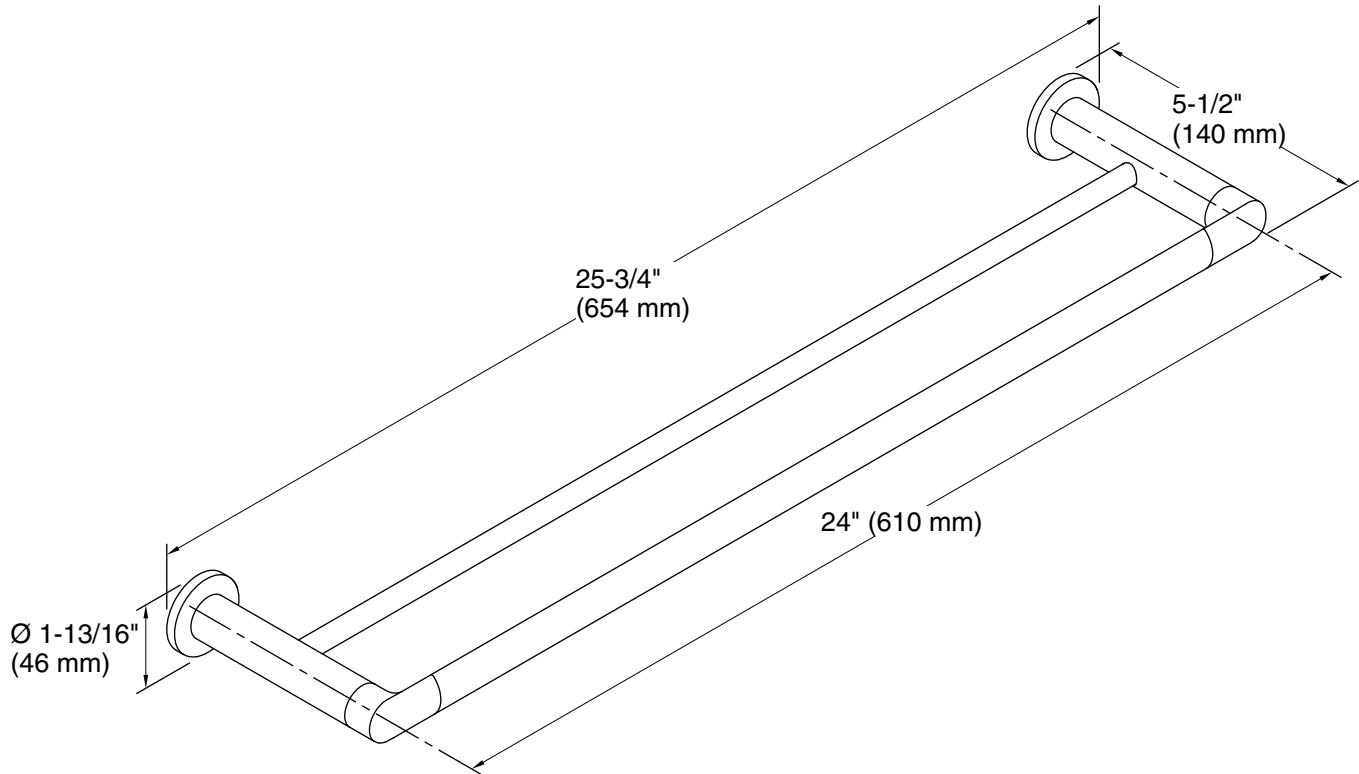

Technical Information

All product dimensions are nominal.

Material: Zinc, Stainless Steel

Notes

Install this product according to the installation instructions.

CAUTION: Risk of personal injury. Do not install these products in any area where they are likely to be used inadvertently as a grab bar or support bar. These products are not designed or intended for use as a grab bar or support bar.