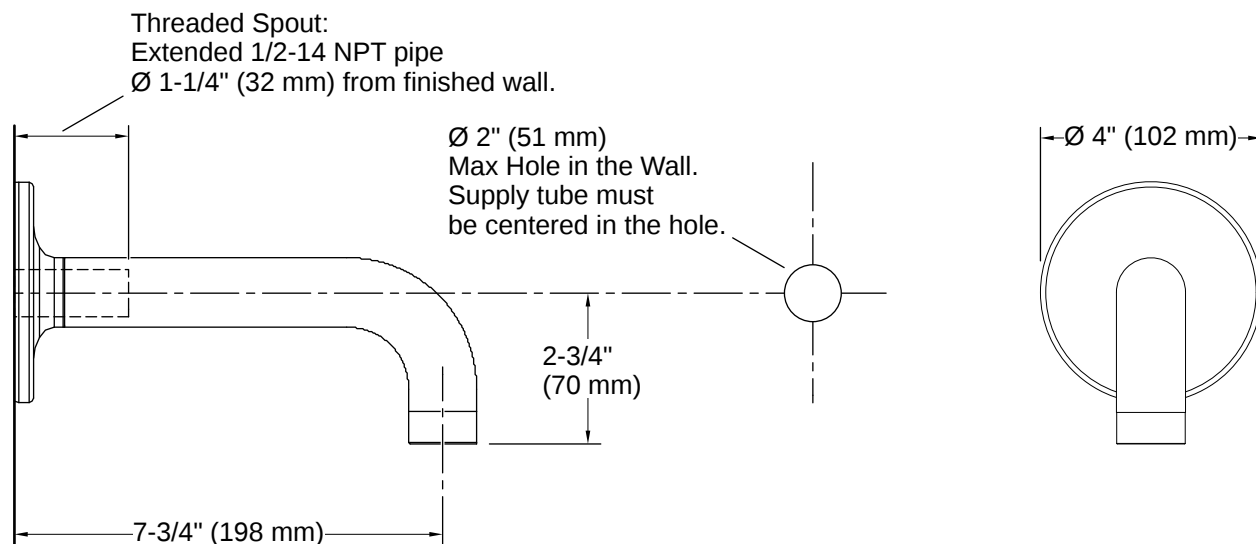

Installation Notes

Install this product according to the installation instructions.