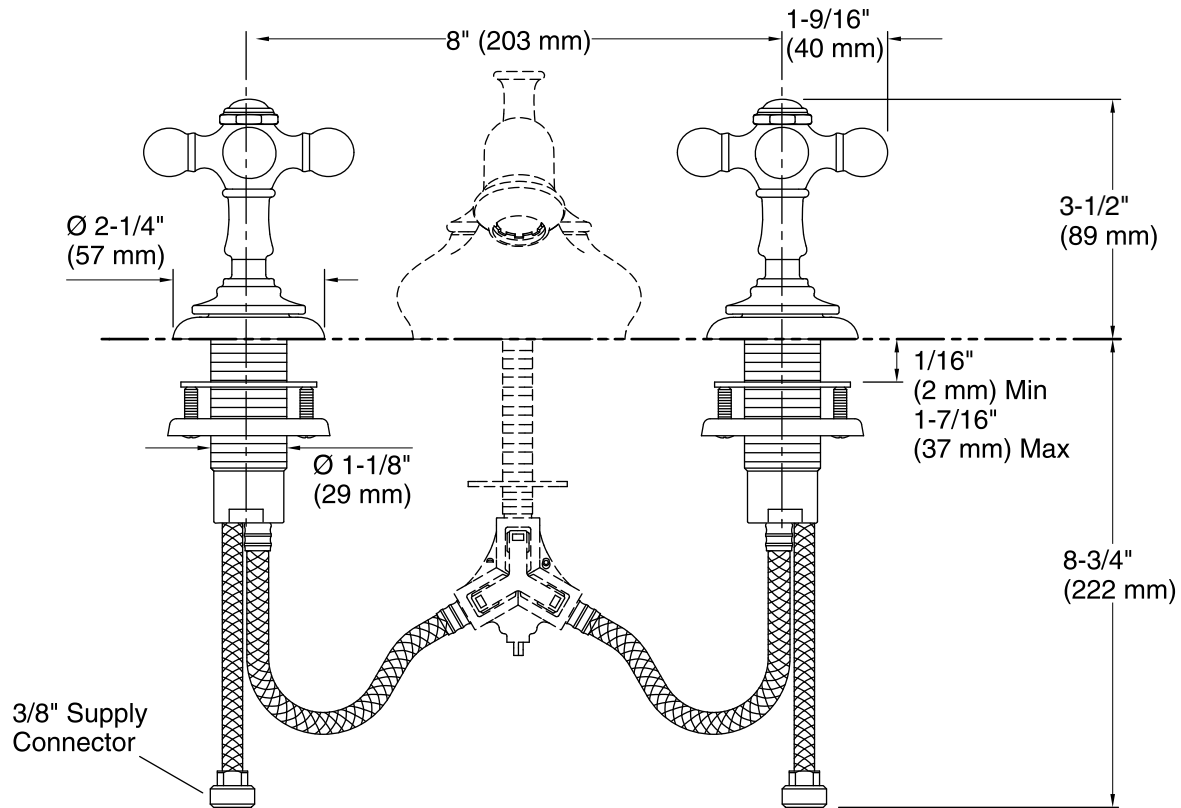

Features

- Brass valve bodies.
- Quarter-turn washerless ceramic disc valves.
- Handles are ADA compliant.
- For 8" (203 mm) or 16" (406 mm) centers.

Material

- Premium metal construction.

Required Accessories

- K-72758 Widespread Bathroom Sink Spout
or
- K-72759 Widespread Bathroom Sink Spout
or
- K-72760 Widespread Bathroom Sink Spout

ADA

Codes/Standards

ASME A112.18.1/CSA B125.1
NSF/ANSI 61
NSF/ANSI 372
All applicable US Federal and State material regulations
ADA
ICC/ANSI A117.1

Technical Information

All product dimensions are nominal.

Notes

Install this product according to the installation instructions.

ADA compliant when installed to the specific requirements of these regulations.