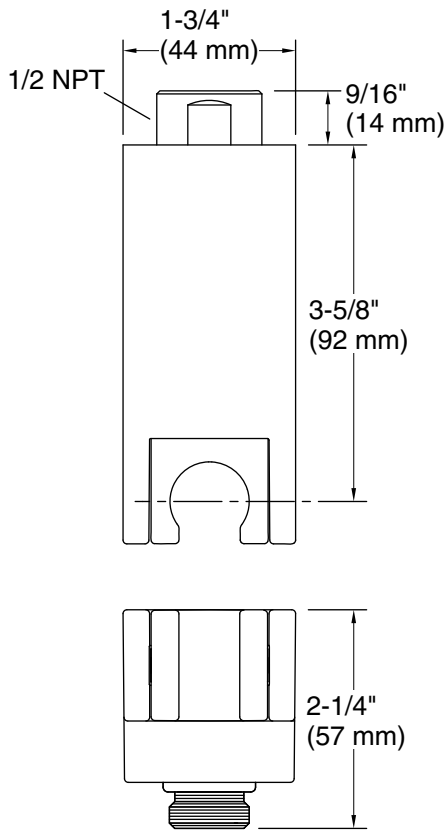

KOHLER[®] Faucets

Wall-mount handshower holder with supply elbow and check valve

Statement™

K-26310

Features

- For use with a handshower and hose (sold separately)
- Includes check valve for backflow prevention
- Handshower holder fits most handshowers
- Coordinates with other products in the Statement collection

THE BOLD LOOK
OF **KOHLER**®

Technical Information

All product dimensions are nominal.

Drain included: No