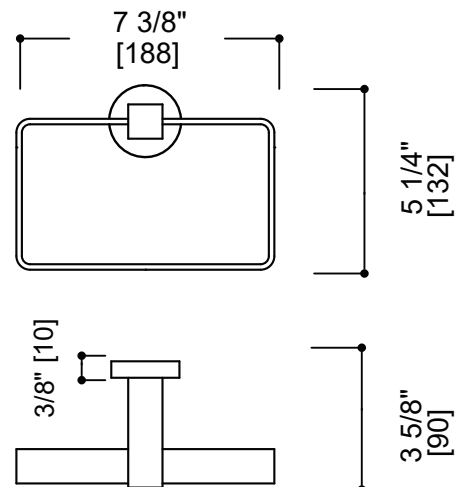

LISBON COLLECTION

Large Square Rosette
277SQLG 45X12mm

Small Round Rosette
137RDSM 40X4mm

Large Round Rosette
137RDLG 48X10mm

NOTE: Dimensions and specifications are subject to change without notice.