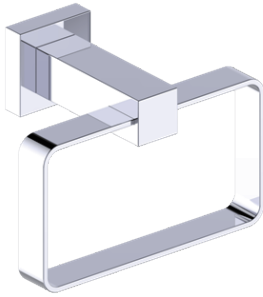

Includes Rosette : 40X4mm
Without Rosette

With Rosette

LISBON COLLECTION TOWEL RING

277464

PRODUCT NAME: LISBON TOWEL RING

PRODUCT CODE: 277464

MATERIAL: All-brass construction

STOCKED FINISHES: Polished Chrome (99)
Brushed Nickel (81)
Polished Nickel (68)
Matte Black (48)

LISBON COLLECTION

Large Square Rosette
277SQLG 45X12mm

Small Round Rosette
137RDSM 40X4mm

Large Round Rosette
137RDLG 48X10mm

NOTE: Dimensions and specifications are subject to change without notice.