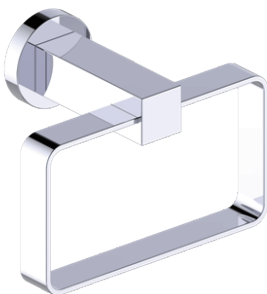

Includes Rosette : 40X4mm
Without Rosette

With Rosette

LISBON COLLECTION TOWEL RING

277464

PRODUCT NAME: LISBON TOWEL RING

PRODUCT CODE: 277464

MATERIAL: All-brass construction

STOCKED FINISHES: Polished Chrome (99)
Brushed Nickel (81)
Polished Nickel (68)
Matte Black (48)

LISBON COLLECTION

Large Square Rosette
277SQLG 45X12mm

Small Round Rosette
137RDSM 40X4mm

Large Round Rosette
137RDLG 48X10mm

NOTE: Dimensions and specifications are subject to change without notice.