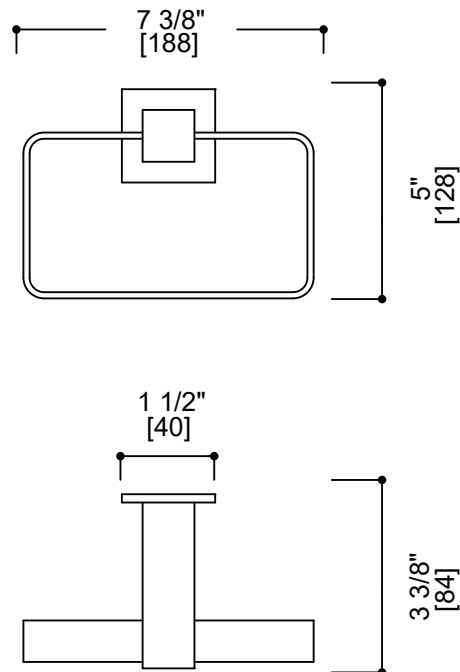

NOTE: Dimensions and specifications are subject to change without notice.