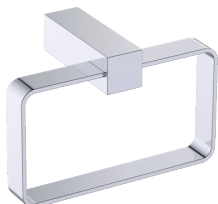

Includes Rosette : 40X4mm
Without Rosette

With Rosette

LISBON COLLECTION TOWEL RING

277464

PRODUCT NAME: LISBON TOWEL RING

PRODUCT CODE: 277464

MATERIAL: All-brass construction

STOCKED FINISHES: Polished Chrome (99)
Brushed Nickel (81)
Polished Nickel (68)
Matte Black (48)

LISBON COLLECTION

Large Square Rosette
277SQLG 45X12mm

Small Round Rosette
137RDSM 40X4mm

Large Round Rosette
137RDLG 48X10mm

NOTE: Dimensions and specifications are subject to change without notice.