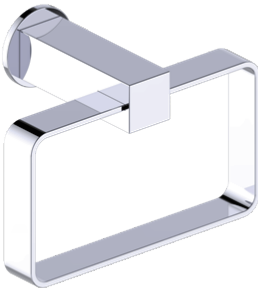

Includes Rosette : 40X4mm
Without Rosette

With Rosette

LISBON COLLECTION TOWEL RING

277464

PRODUCT NAME: LISBON TOWEL RING

PRODUCT CODE: 277464

MATERIAL: All-brass construction

STOCKED FINISHES: Polished Chrome (99)
Brushed Nickel (81)
Polished Nickel (68)
Matte Black (48)

LISBON COLLECTION

Large Square Rosette
277SQLG 45X12mm

Small Round Rosette
137RDSM 40X4mm

Large Round Rosette
137RDLG 48X10mm

NOTE: Dimensions and specifications are subject to change without notice.