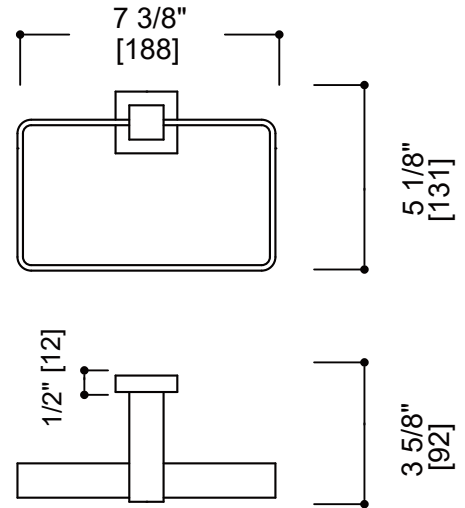

Includes Rosette : 40X4mm
Without Rosette

With Rosette

LISBON COLLECTION TOWEL RING

277464

PRODUCT NAME: LISBON TOWEL RING

PRODUCT CODE: 277464

MATERIAL: All-brass construction

STOCKED FINISHES: Polished Chrome (99)
Brushed Nickel (81)
Polished Nickel (68)
Matte Black (48)

LISBON COLLECTION

Large Square Rosette
277SQLG 45X12mm

Small Round Rosette
137RDSM 40X4mm

Large Round Rosette
137RDLG 48X10mm

NOTE: Dimensions and specifications are subject to change without notice.