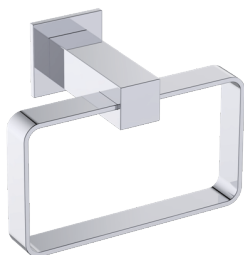

Includes Rosette : 40X4mm
Without Rosette

With Rosette

LISBON COLLECTION TOWEL RING

277464

PRODUCT NAME: LISBON TOWEL RING

PRODUCT CODE: 277464

MATERIAL: All-brass construction

STOCKED FINISHES: Polished Chrome (99)
Brushed Nickel (81)
Polished Nickel (68)
Matte Black (48)

LISBON COLLECTION

Large Square Rosette
277SQLG 45X12mm

Small Round Rosette
137RDSM 40X4mm

Large Round Rosette
137RDLG 48X10mm

NOTE: Dimensions and specifications are subject to change without notice.