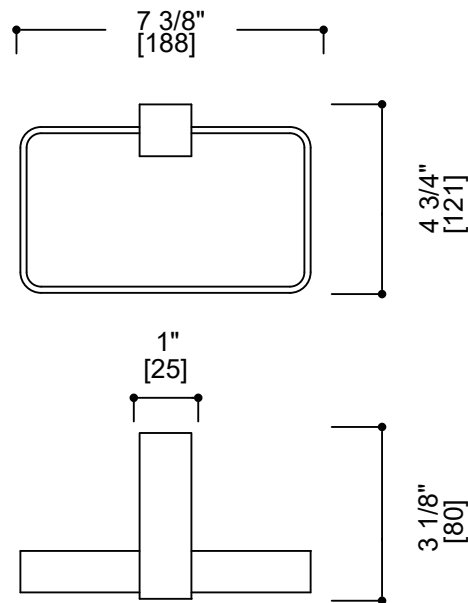

Includes Rosette : 40X4mm
Without Rosette

With Rosette

LISBON COLLECTION TOWEL RING

277464

PRODUCT NAME: LISBON TOWEL RING

PRODUCT CODE: 277464

MATERIAL: All-brass construction

STOCKED FINISHES: Polished Chrome (99)
Brushed Nickel (81)
Polished Nickel (68)
Matte Black (48)

LISBON COLLECTION

Large Square Rosette
277SQLG 45X12mm

Small Round Rosette
137RDSM 40X4mm

Large Round Rosette
137RDLG 48X10mm

NOTE: Dimensions and specifications are subject to change without notice.