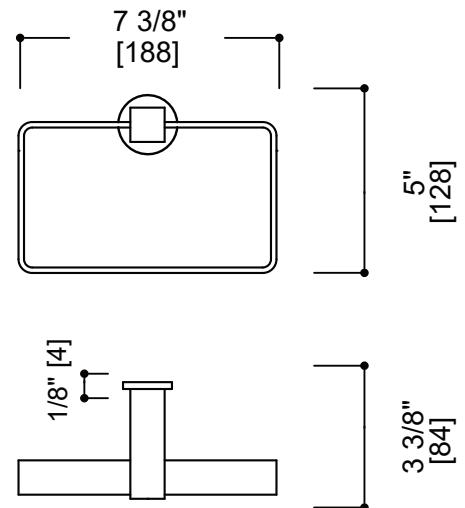

Includes Rosette : 40X4mm
Without Rosette

With Rosette

LISBON COLLECTION TOWEL RING

277464

PRODUCT NAME: LISBON TOWEL RING

PRODUCT CODE: 277464

MATERIAL: All-brass construction

STOCKED FINISHES: Polished Chrome (99)
Brushed Nickel (81)
Polished Nickel (68)
Matte Black (48)

LISBON COLLECTION

Large Square Rosette
277SQLG 45X12mm

Small Round Rosette
137RDSM 40X4mm

Large Round Rosette
137RDLG 48X10mm

NOTE: Dimensions and specifications are subject to change without notice.