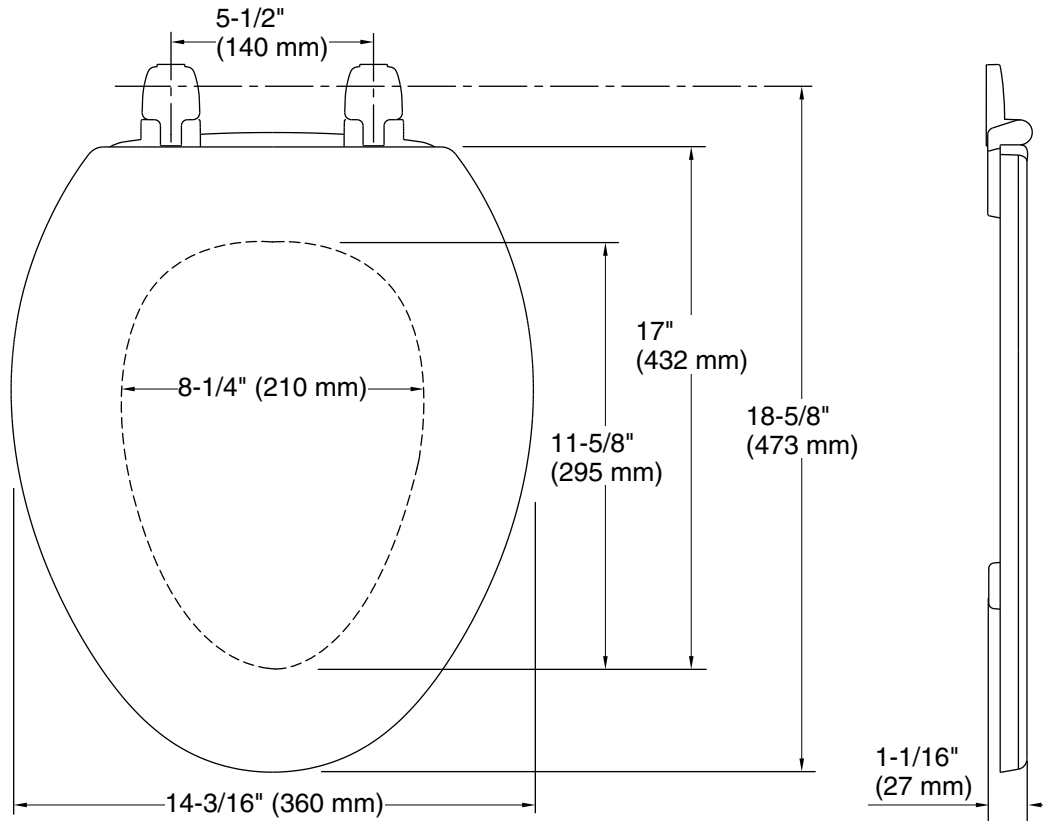

### Technical Information

All product dimensions are nominal.

Seat shape type: Elongated  
Seat front type: Closed-front  
Seat-mounting holes: 5-1/2" (140 mm)