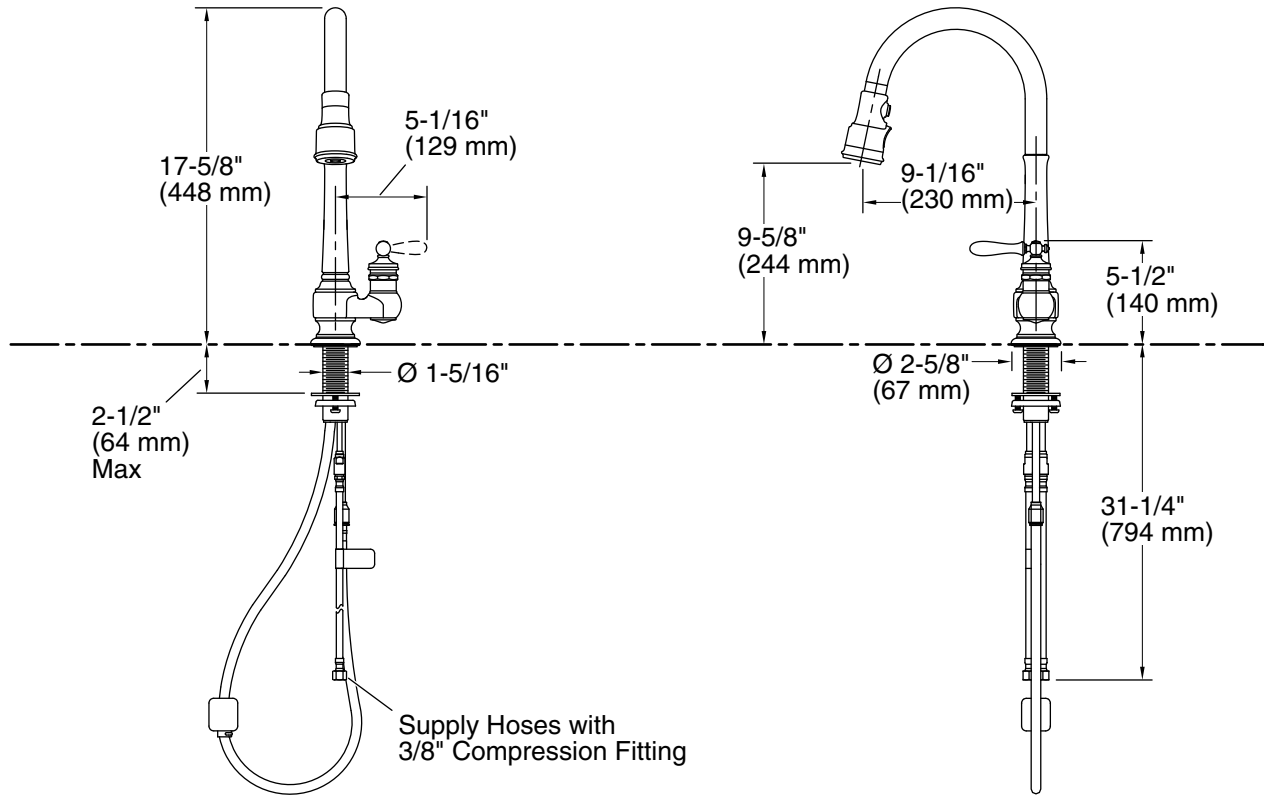

## Adapters, Rough-in and Extension Kits

1012715 Range: 3-1/4" (83 mm) -  
5-3/8" (137 mm)

### Technical Information

All product dimensions are nominal.

Faucet flow rate: 1.5 gal/min (5.7 l/min)

### Spout:

Spout reach: 9-1/16" (230 mm)