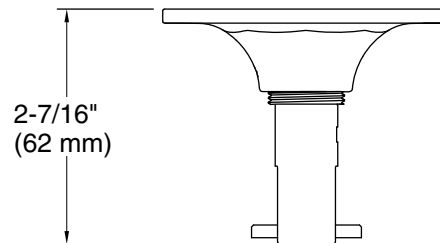

Material

- Durable metal construction
- KOHLER finishes resist corrosion and tarnishing

Required Products/Accessories

K-37383 Rough-in cable bath drain, PVC, 30" cable with tubing

K-78438 30" cable bath drain

or

K-37385 rough-in cable drain, PVC, 45" cable

K-78439 45" cable bath drain

Codes/Standards

ASME A112.18.2/CSA B125.2

KOHLER® Faucet Lifetime Limited Warranty

See website for detailed warranty information.

Technical Information

All product dimensions are nominal.

Material: Metal

Notes

Install this product according to the installation instructions.