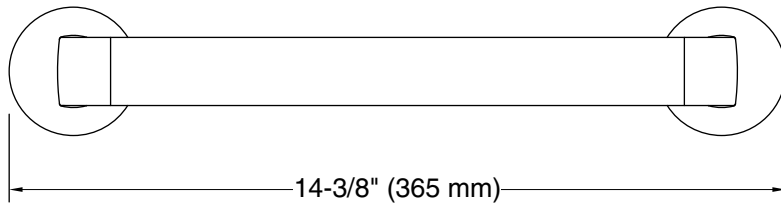

Features

- 12" (305 mm) bar
- Provides minimum 300 lb load capacity
- Coordinates with other products in the Components collection

Material

- Premium metal construction for durability and reliability
- KOHLER® finishes resist corrosion and tarnishing

Technical Information

All product dimensions are nominal.

Installation Type: Wall-mount

Material: Zinc, Stainless Steel

Notes

Install this product according to the installation instructions.

WARNING: Risk of personal injury. The wall plates on the grab bar must be mounted to a brace between the wall studs. This will ensure that the weight of the user is adequately supported.