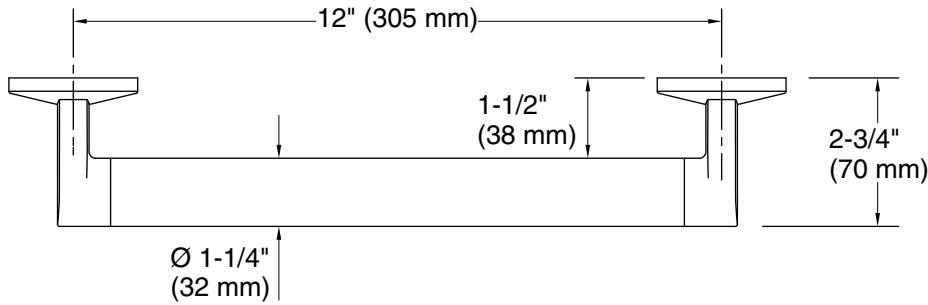

Features

- 12" (305 mm) bar
- Provides minimum 300 lb load capacity
- Coordinates with other products in the Components collection

Material

- Premium metal construction for durability and reliability
- KOHLER® finishes resist corrosion and tarnishing

Technical Information

All product dimensions are nominal.

Installation Type: Wall-mount

Material: Zinc, Stainless Steel

Notes

Install this product according to the installation instructions.

WARNING: Risk of personal injury. The wall plates on the grab bar must be mounted to a brace between the wall studs. This will ensure that the weight of the user is adequately supported.