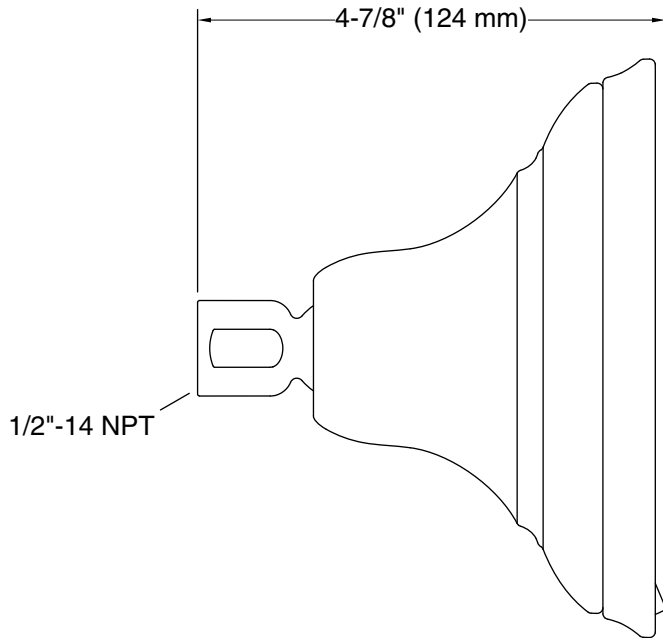

Material

- KOHLER finishes resist corrosion and tarnishing.

Installation

- Shower arm and flange sold separately.
- 1/2"-14 NPT connection.
- Wall-mount.

Water Conservation & Rebates

- This product can help a building earn Water Efficiency points in LEED® Green Building Rating System.

Recommended Products/Accessories

K-7397 Shower Arm and Flange
K-7395 Shower Arm and Flange
K-23723 Faucet cleaner

Codes/Standards

ASME A112.18.1/CSA B125.1
DOE - Energy Policy Act 1992
EPA WaterSense®
California Energy Commission (CEC)

Technical Information

All product dimensions are nominal.

Showerhead/Body Spray:

Rated maximum flow: 1.75 gal/min (6.6 l/min)

Notes

Install this product according to the installation instructions.