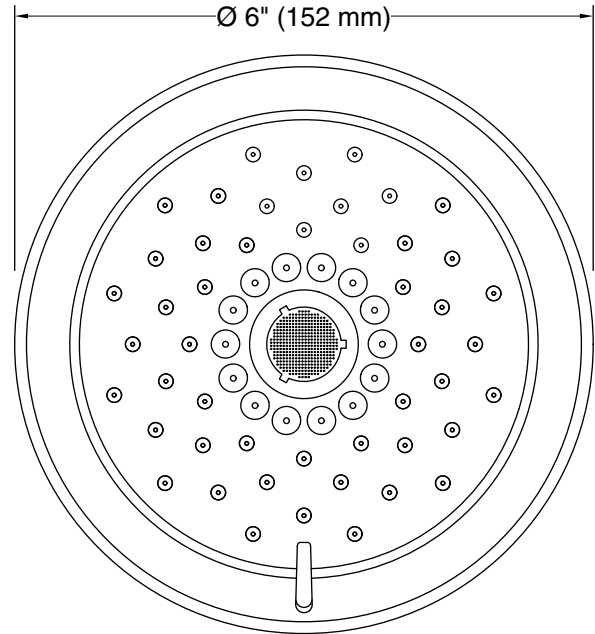

Material

- KOHLER finishes resist corrosion and tarnishing.

Installation

- Shower arm and flange sold separately.
- 1/2"-14 NPT connection.
- Wall-mount.

Water Conservation & Rebates

- This product can help a building earn Water Efficiency points in LEED® Green Building Rating System.

Recommended Products/Accessories

K-7397 Shower Arm and Flange
K-7395 Shower Arm and Flange
K-23723 Faucet cleaner

Codes/Standards

ASME A112.18.1/CSA B125.1
DOE - Energy Policy Act 1992
EPA WaterSense®
California Energy Commission (CEC)

Technical Information

All product dimensions are nominal.

Showerhead/Body Spray:

Rated maximum flow: 1.75 gal/min (6.6 l/min)

Notes

Install this product according to the installation instructions.