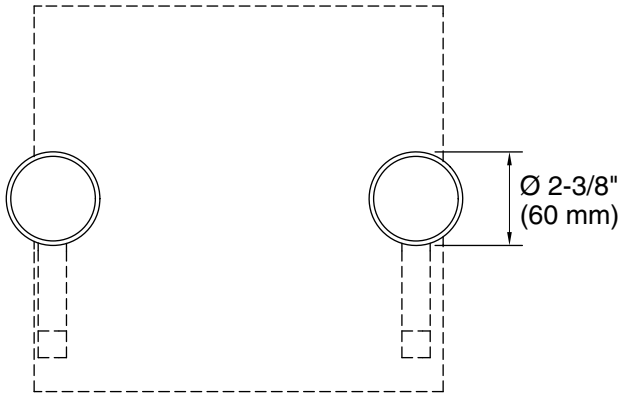

Technical Information

All product dimensions are nominal.

Drain included: No

Notes

Install this product according to the installation instructions.