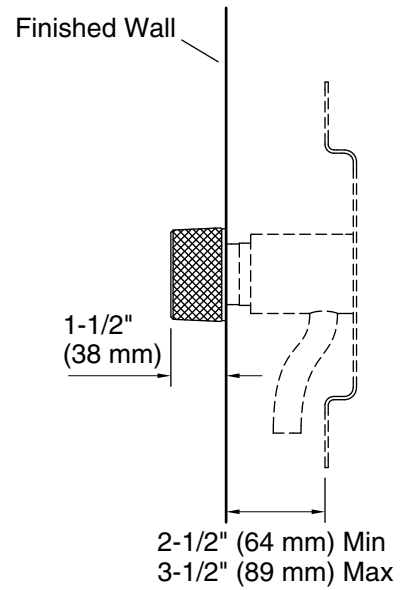

Features

- Two Oyl handles allow for both volume and temperature control.
- Quarter-turn washerless ceramic disc valves.
- Coordinates with Components faucets, accessories, and showering components to complete your bathroom.
- Dual control wall-mounted.
- Two-handle bathroom faucet trim for wall-mount installations.

Material

- Premium metal construction for durability and reliability.

Required Products/Accessories

K-410-K Wall-mount Valve
K-T23888 Wall-mount bathroom sink faucet trim

or

K-410-K Wall-mount Valve
K-T23889 Wall-mount bathroom sink faucet trim

Technical Information

All product dimensions are nominal.

Drain included: No

Notes

Install this product according to the installation instructions.