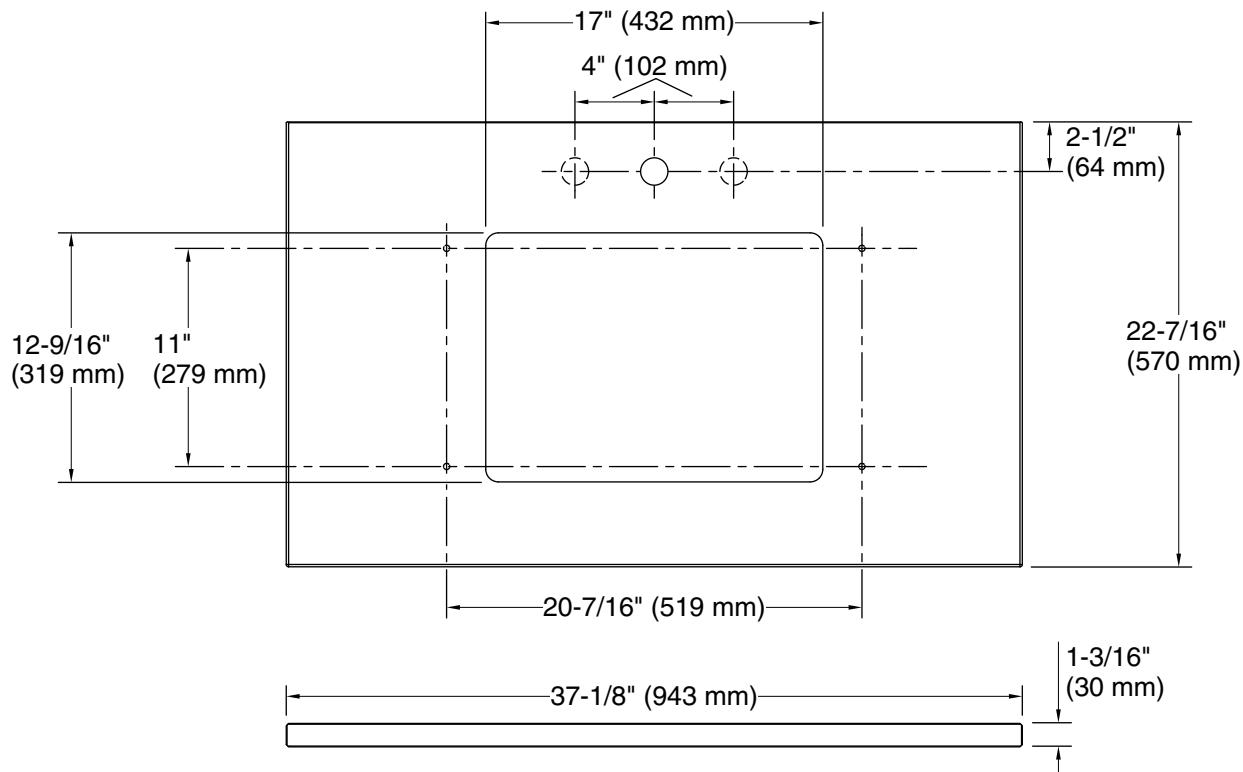

Material

- Silestone® quartz.

Installation

- Vanity top.
- Single faucet hole with pilot holes for optional 8" (203 mm) widespread faucet configuration.

Recommended Products/Accessories

- K-2882 Undermount bathroom sink
- K-2330 Undermount bathroom sink
- K-20000 Undermount bathroom sink

Optional Products/Accessories

- K-28263 Silestone® quartz 37" backsplash
- K-28266 Silestone® quartz side splash

Included Components

- Additional Components:
Mounting Screws

Codes/Standards

None Applicable

Technical Information

All product dimensions are nominal.

Installation: Vanity top/ITB

Number of deck 1

holes:

Notes

Install this product according to the installation instructions.