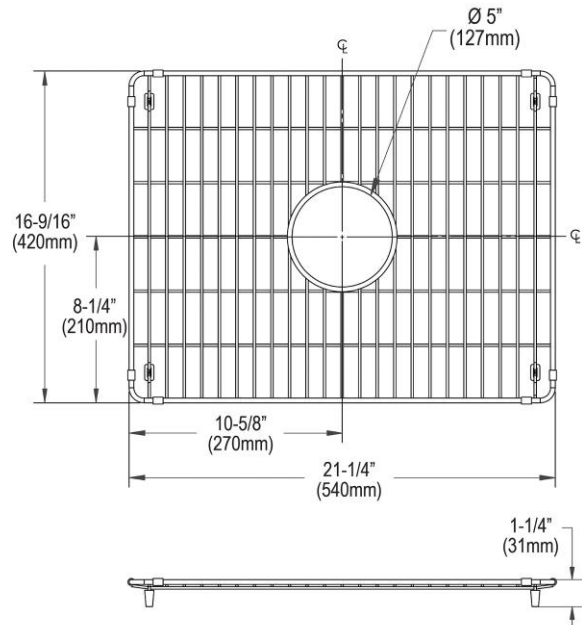

PART: _____ QTY: _____

PROJECT: _____

CONTACT: _____

DATE: _____

NOTES: _____

APPROVAL: _____

In keeping with our policy of continuing product improvement, Elkay reserves the right to change product specifications without notice. Please visit elkay.com for the most current version of Elkay product specification sheets. This specification describes an Elkay product with design, quality, and functional benefits to the user. When making a comparison of other producers' offerings, be certain these features are not overlooked.