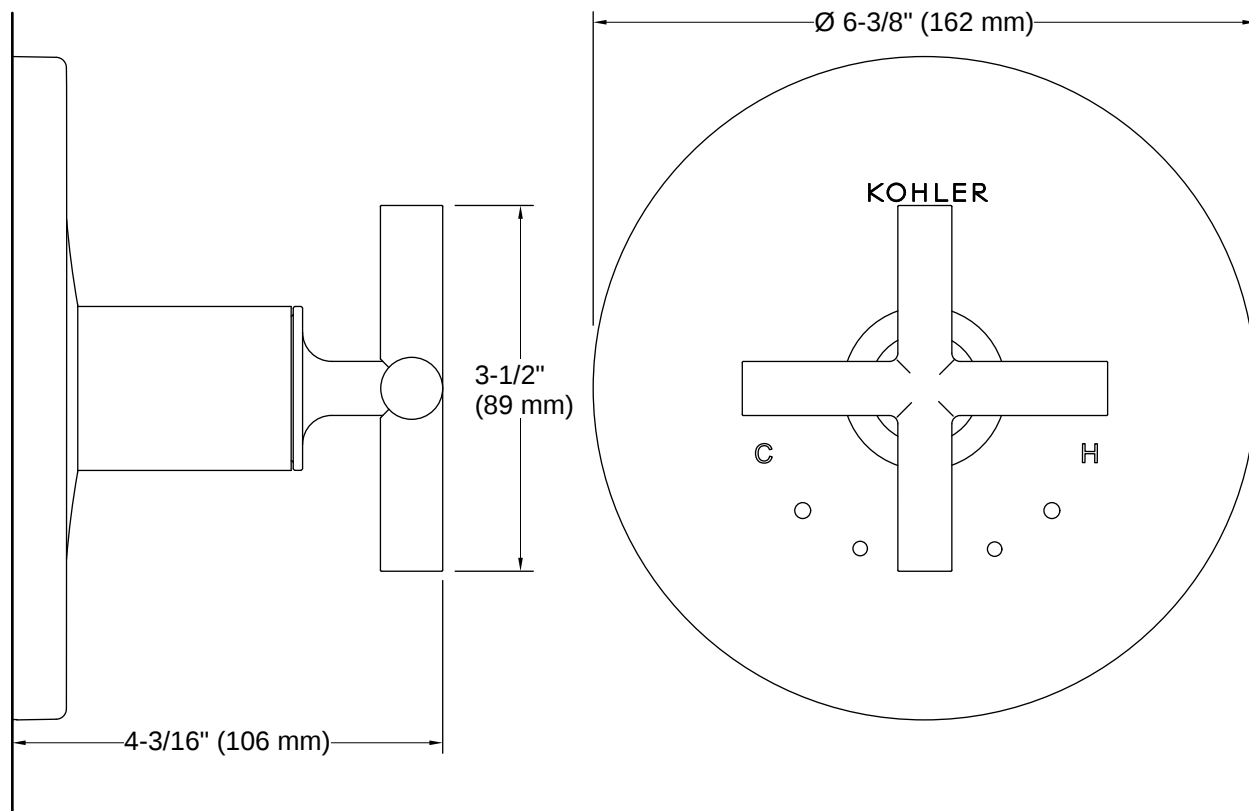

For the most current specification sheet, go to www.kohler.com USA or www.kohler.ca Canada.

4-14-2026 4:10 - US-CA

Installation

- Trim only; requires valve to complete installation (sold separately)
- Patented K-joint installation technology ensures consistent trim appearance, regardless of variability in valve rough-in