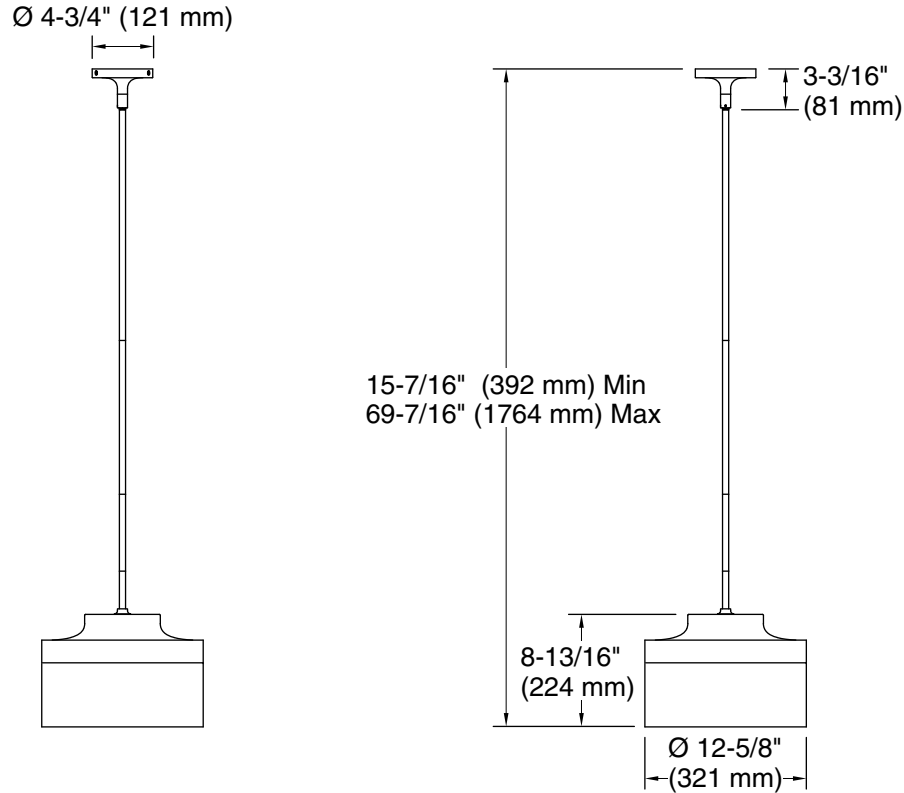

Required Electrical Service

60 Hz

Technical Information

All product dimensions are nominal.

Material:	Steel, Aluminum, Glass
Number of Lights:	2
Lighting Type:	Socket-based
Socket Type:	E-26 Medium
Number of Shades:	1
Shade Type:	Glass - clear
Hanging Type:	Downrod
Downrod Detail:	1 x 3" (76 mm), 1 x 6" (152 mm), 1 x 12" (305 mm), 2 x 18" (457 mm)
Height:	15-7/16" (392 mm) - 69-7/16" (1763 mm)