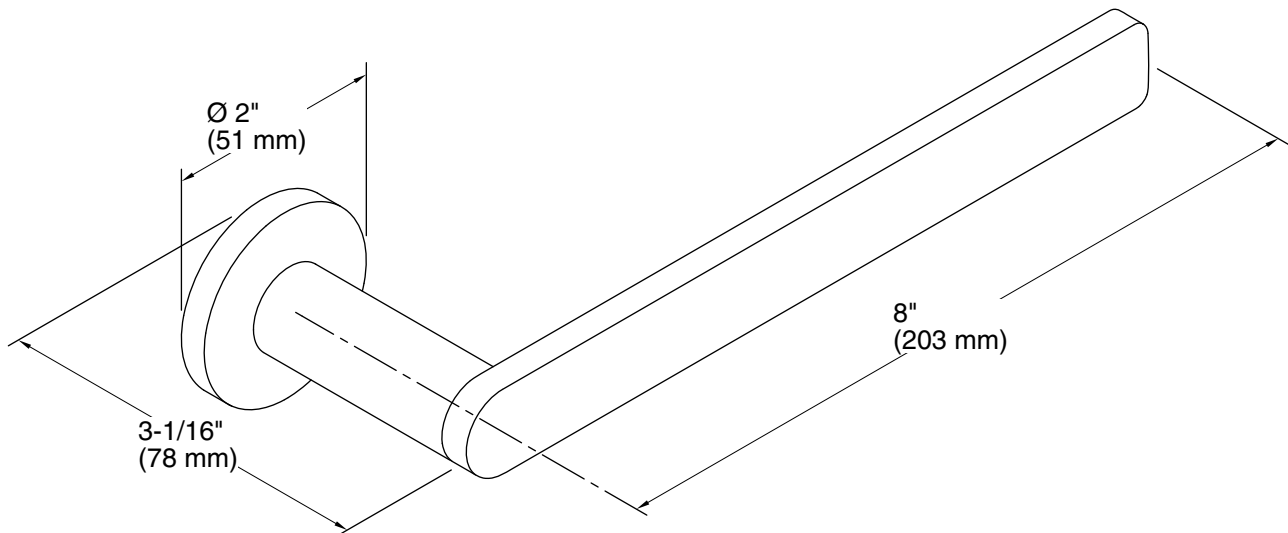

Technical Information

All product dimensions are nominal.

Installation Type: Wall-mount

Material: Zinc, Brass

Notes

Install this product according to the installation guide.