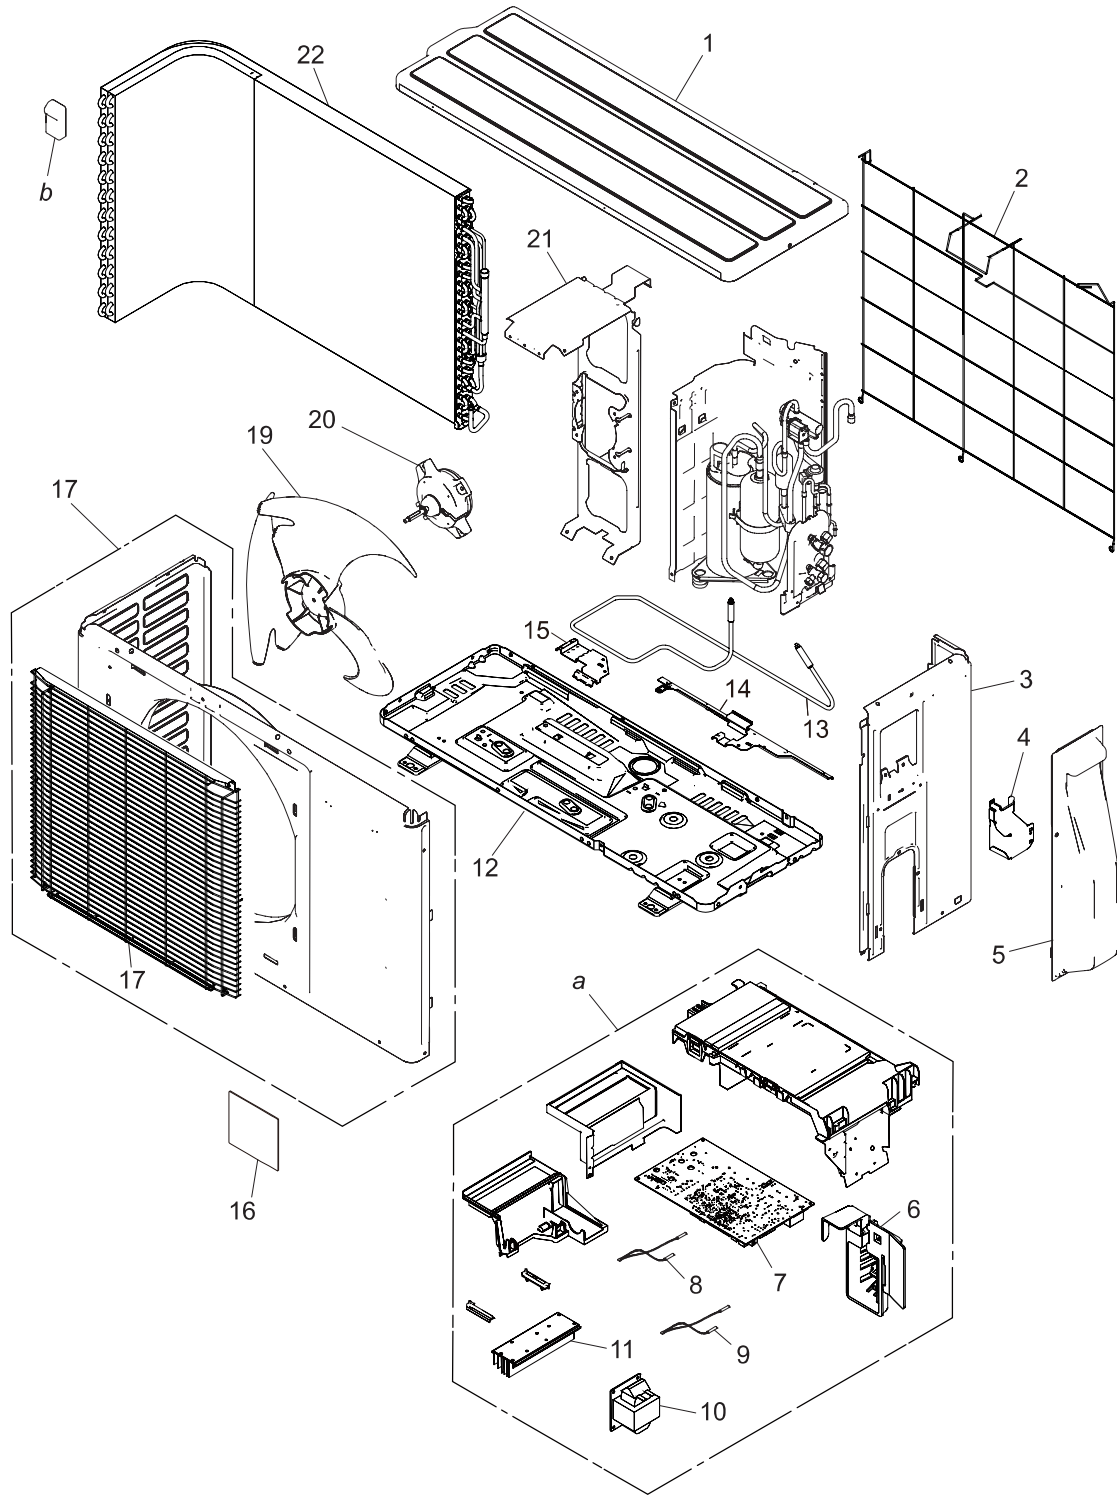

3. Outdoor unit parts list

3-1. Models: AOUH09LMAH1 and AOUH12LMAH1

■ Exterior parts and Chassis

Item no.	Part no.	Part name	Service part
1	9322556028	Top panel assy	◆
2	9377840004	Protective net	◆
3	9322552259	Cabinet right assy	◆
4	9384268006	Conduit cover	◆
5	9322570055	Switch cover assy	◆
6	9322138002	Thermistor holder	◆
7	9709685792	Main PCB (Service) (for 09 model)	◆
	9709685808	Main PCB (Service) (for 12 model)	◆
8	9900565060	Thermistor assy out temp	◆
9	9900935047	Thermistor assy	◆
10	9900583019	Reactor assy	◆
11	9384912008	Heat sink	◆
12	9323550025	Base assy	◆
13	9901060038	Heater base	◆
14	9323540019	Heater holder A	◆
15	9323541016	Heater holder B	◆
16	9317903011	Emblem	◆
17	9384265005	Fan guard	◆
18	9322555335	Front panel assy	◆
19	9322136008	Propeller fan	◆
20	9603553005	Brushless motor	◆
21	9322553010	Motor bracket assy	◆
22	9323834019	Condenser total assy	◆
a	—	Inverter assy	
b	—	Hair pin cushion	

Compressor

TECHNICAL DATA
AND PARTS LIST

TECHNICAL DATA
AND PARTS LIST

Item no.	Part no.	Part name	Service part
50	9384354006	Compressor assy	◆
51	9322444011	4-way valve assy	◆
52	9970110160	Solenoid	◆
53	9970173028	Expansion valve coil	◆
54	9322463029	Pulse motor valve assy	◆
55	9322474001	2-way valve assy	◆
56	9322475008	3-way valve assy	◆
57	9324024006	S-insulator B	◆
58	9322537003	S-insulator H	◆
59	9323045002	S-insulator V	◆
a	—	Valve bracket	—
b	—	Muffler	—