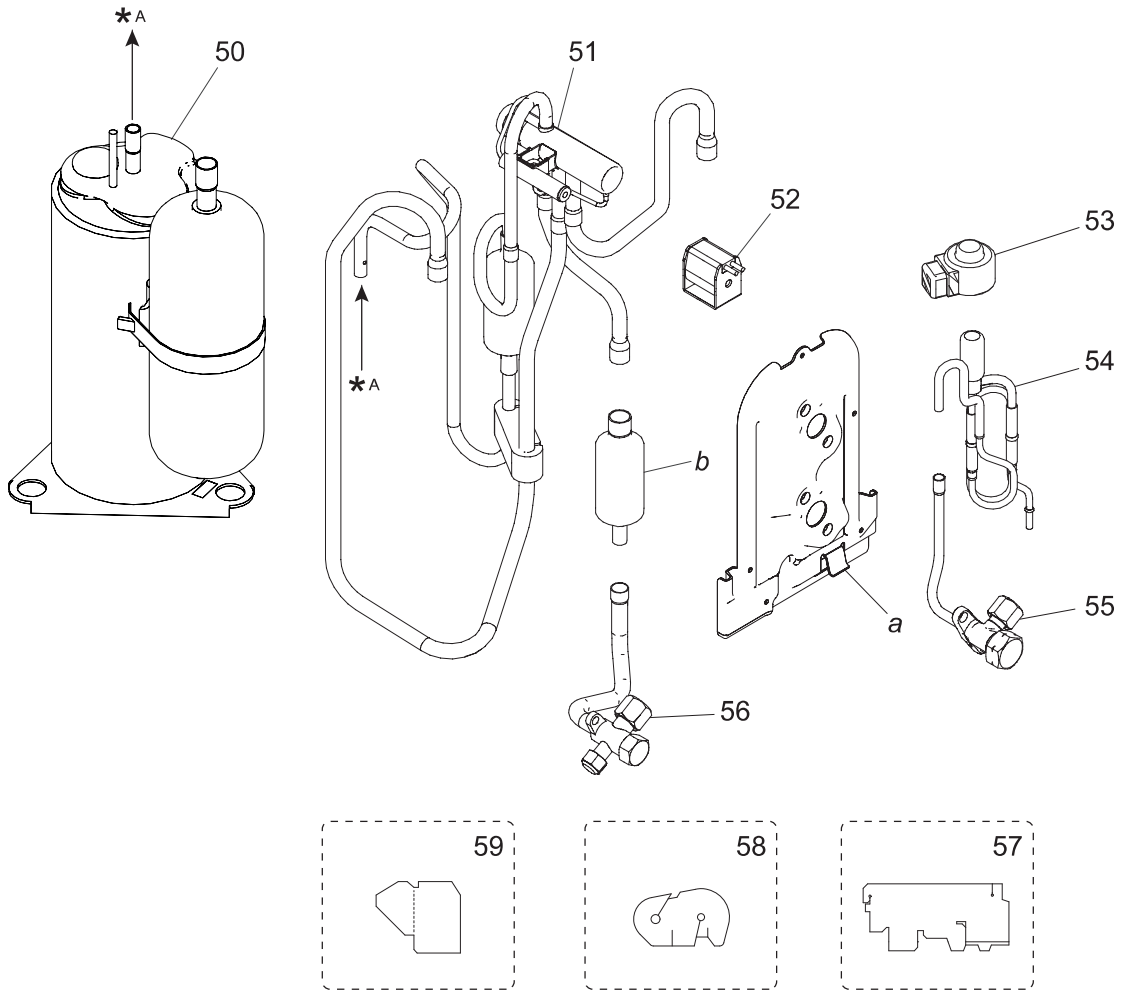

3. Outdoor unit parts list

3-1. Models: AOUH09LMAH1 and AOUH12LMAH1

■ Exterior parts and Chassis

Item no.	Part no.	Part name	Service part
1	9322556028	Top panel assy	◆
2	9377840004	Protective net	◆
3	9322552259	Cabinet right assy	◆
4	9384268006	Conduit cover	◆
5	9322570055	Switch cover assy	◆
6	9322138002	Thermistor holder	◆
7	9709685792	Main PCB (Service) (for 09 model)	◆
	9709685808	Main PCB (Service) (for 12 model)	◆
8	9900565060	Thermistor assy out temp	◆
9	9900935047	Thermistor assy	◆
10	9900583019	Reactor assy	◆
11	9384912008	Heat sink	◆
12	9323550025	Base assy	◆
13	9901060038	Heater base	◆
14	9323540019	Heater holder A	◆
15	9323541016	Heater holder B	◆
16	9317903011	Emblem	◆
17	9384265005	Fan guard	◆
18	9322555335	Front panel assy	◆
19	9322136008	Propeller fan	◆
20	9603553005	Brushless motor	◆
21	9322553010	Motor bracket assy	◆
22	9323834019	Condenser total assy	◆
a	—	Inverter assy	
b	—	Hair pin cushion	

Compressor

TECHNICAL DATA
AND PARTS LIST

TECHNICAL DATA
AND PARTS LIST

Item no.	Part no.	Part name	Service part
50	9384354006	Compressor assy	◆
51	9322444011	4-way valve assy	◆
52	9970110160	Solenoid	◆
53	9970173028	Expansion valve coil	◆
54	9322463029	Pulse motor valve assy	◆
55	9322474001	2-way valve assy	◆
56	9322475008	3-way valve assy	◆
57	9324024006	S-insulator B	◆
58	9322537003	S-insulator H	◆
59	9323045002	S-insulator V	◆
a	—	Valve bracket	—
b	—	Muffler	—

TECHNICAL DATA
AND PARTS LISTTECHNICAL DATA
AND PARTS LIST