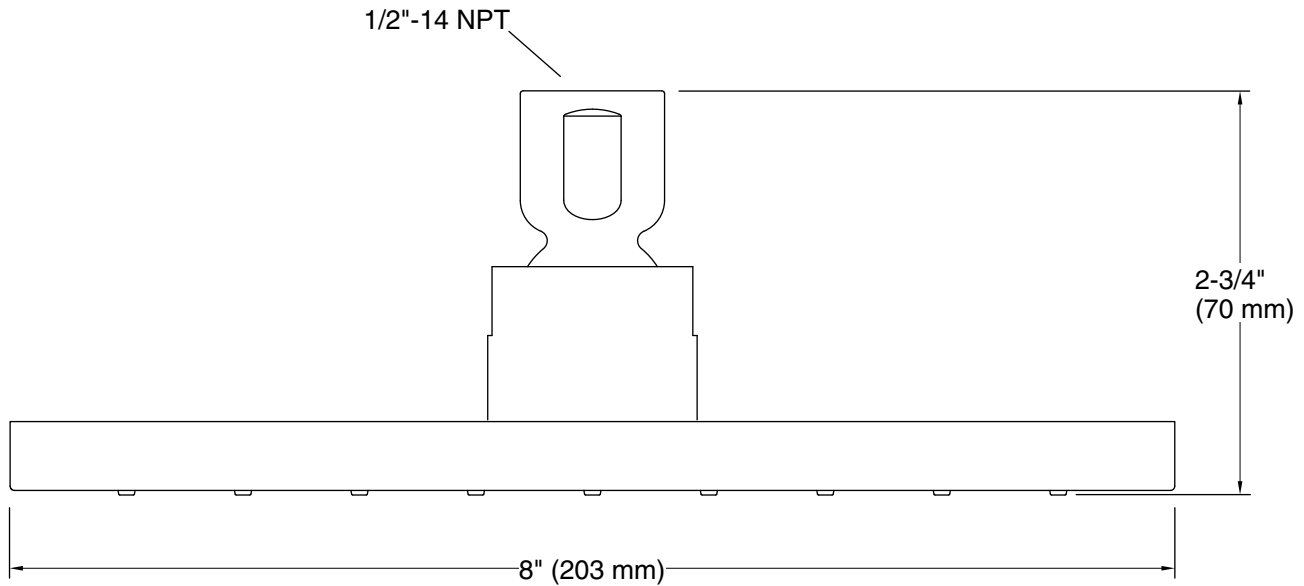

Technical Information

All product dimensions are nominal.

Showerhead/Body Spray:

Rated maximum flow: 2.5 gal/min (9.5 l/min)

Notes

Install this product according to the installation guide.