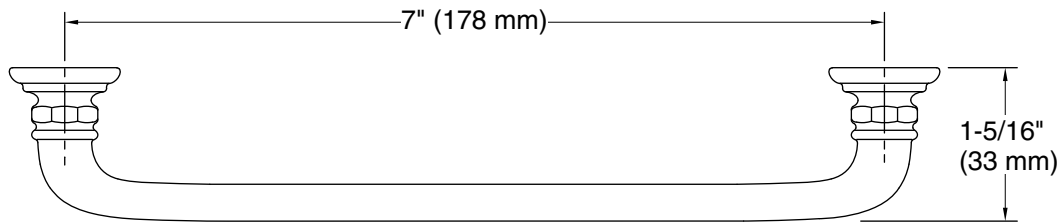

Technical Information

All product dimensions are nominal.

Installation Type: Cabinet mount

Material: Zinc

Notes

Install this product according to the installation instructions.