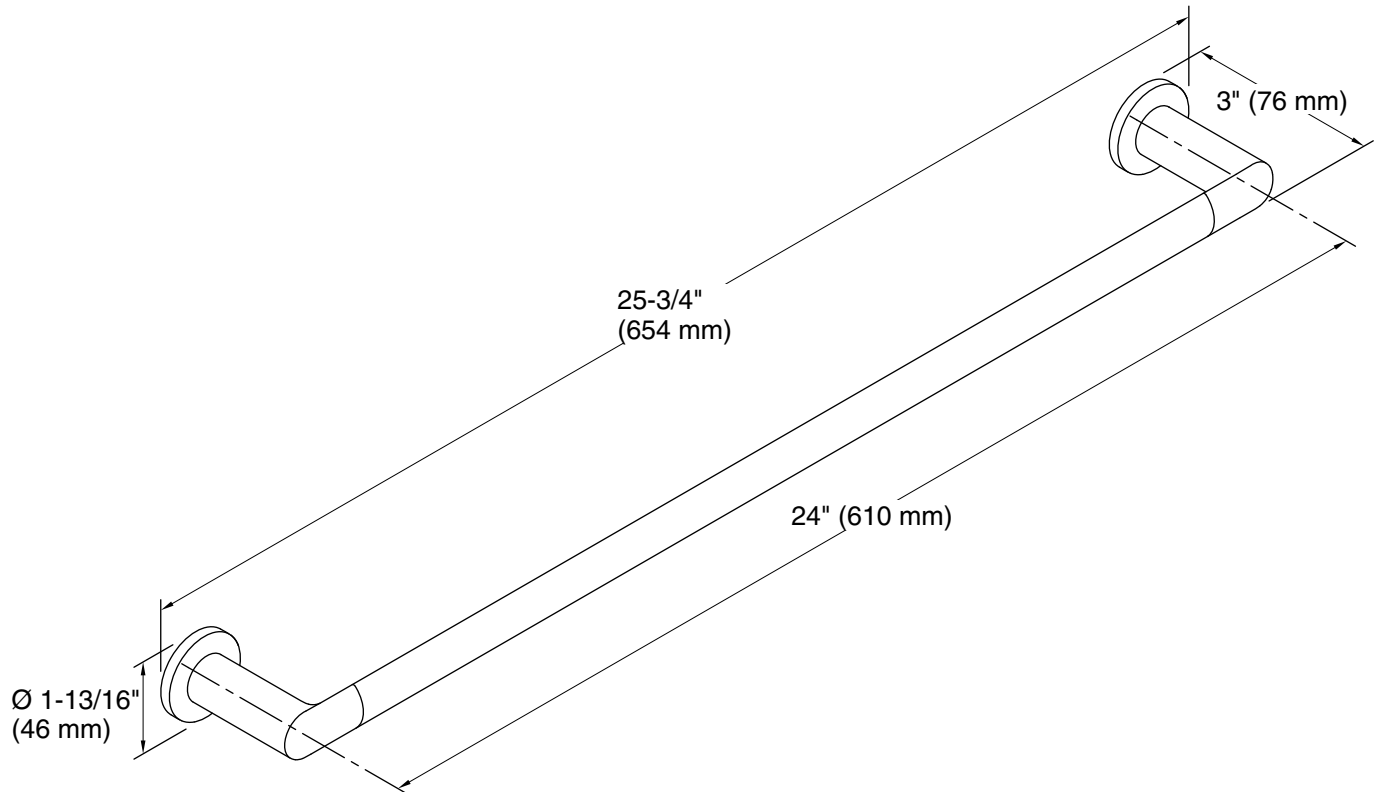

Color tiles intended for reference only.

Color	Code	Description
	CP	Polished Chrome
	BN	Vibrant™ Brushed Nickel
	BL	Matte Black

Technical Information

All product dimensions are nominal.

Installation Type: Wall-mount