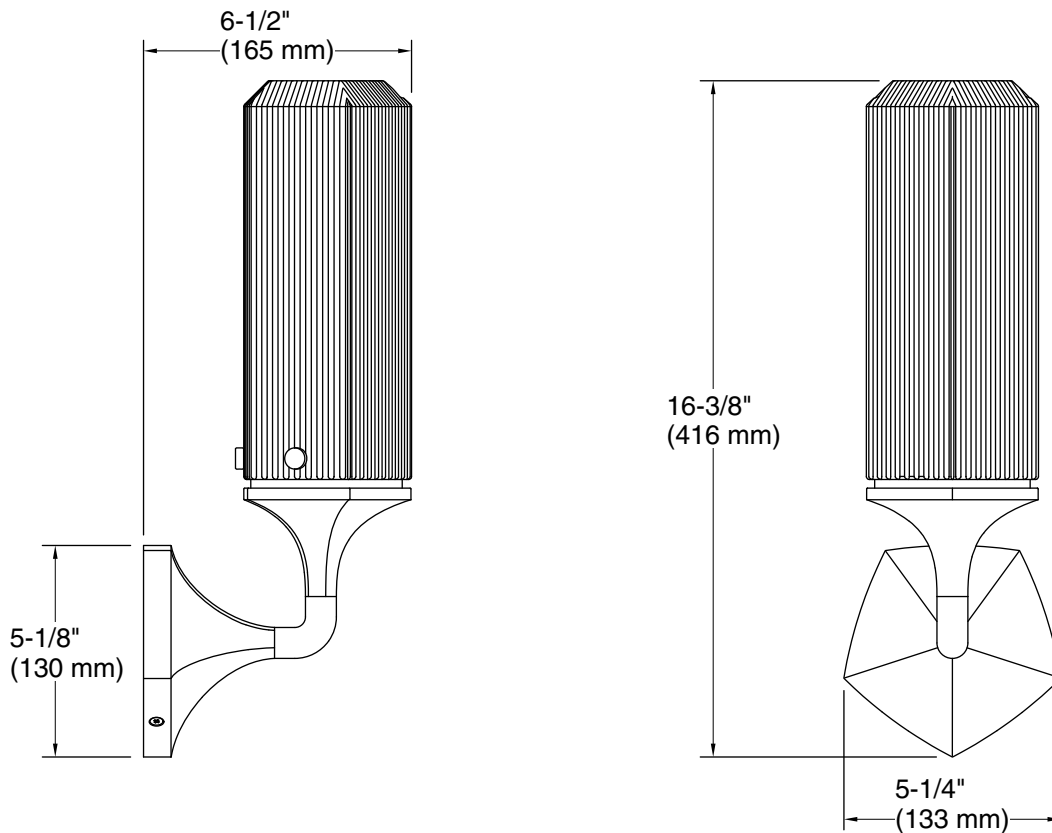

Required Electrical Service

One circuit required.

120 V, 60 Hz

Technical Information

All product dimensions are nominal.

Installation Type:	Wall-mount
Material:	Steel, Zinc, Glass
Number of Lights:	1
Lighting Type:	Socket-based
Socket Type:	E-26 Medium
Number of Shades:	1
Shade Type:	Glass - clear