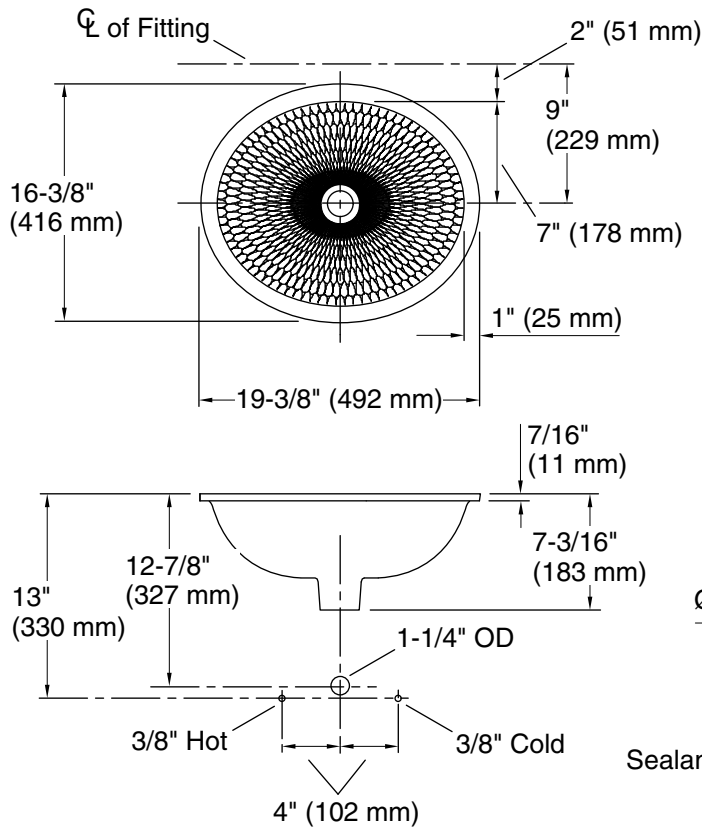

Color	Code	Description
	RB2	Bourbon Rutile
	RB3	Bluestone Rutile
	K8	Translucent White

Technical Information

All product dimensions are nominal.

Bowl configuration:	Single
Installation:	Undermount
Bowl area (Only):	Length: 17" (432 mm) Width: 14" (356 mm) Bowl depth: 5-1/4" (133 mm) Water depth: 5-1/4" (133 mm)
Template:	1151011, required, included