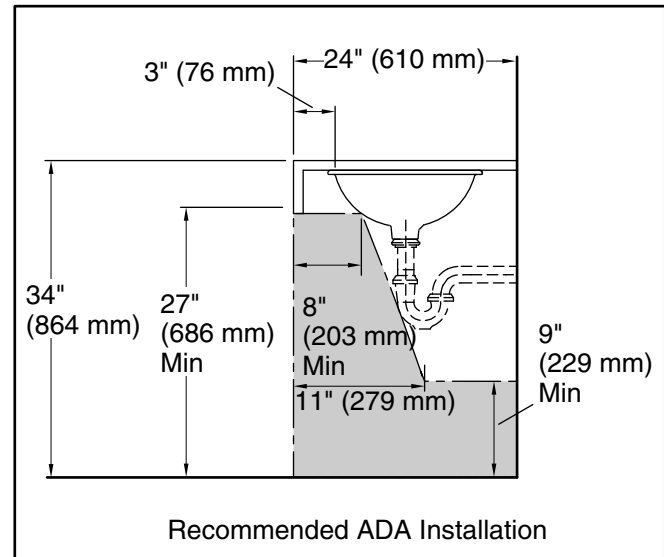

Color	Code	Description
	RB2	Bourbon Rutile
	RB3	Bluestone Rutile
	K8	Translucent White

Technical Information

All product dimensions are nominal.

Bowl configuration:	Single
Installation:	Undermount
Bowl area (Only):	Length: 17" (432 mm) Width: 14" (356 mm) Bowl depth: 5-1/4" (133 mm) Water depth: 5-1/4" (133 mm)
Template:	1151011, required, included