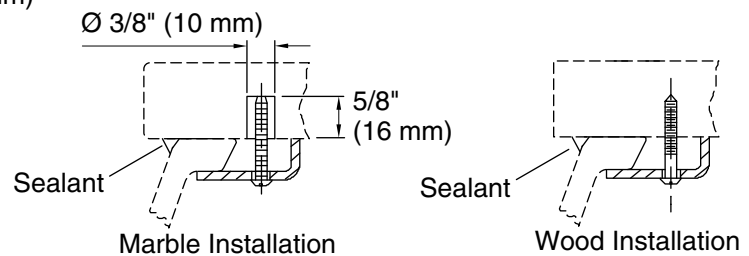

Color	Code	Description
	RB2	Bourbon Rutile
	RB3	Bluestone Rutile
	K8	Translucent White

Technical Information

All product dimensions are nominal.

Bowl configuration:	Single
Installation:	Undermount
Bowl area (Only):	Length: 17" (432 mm) Width: 14" (356 mm) Bowl depth: 5-1/4" (133 mm) Water depth: 5-1/4" (133 mm)
Template:	1151011, required, included