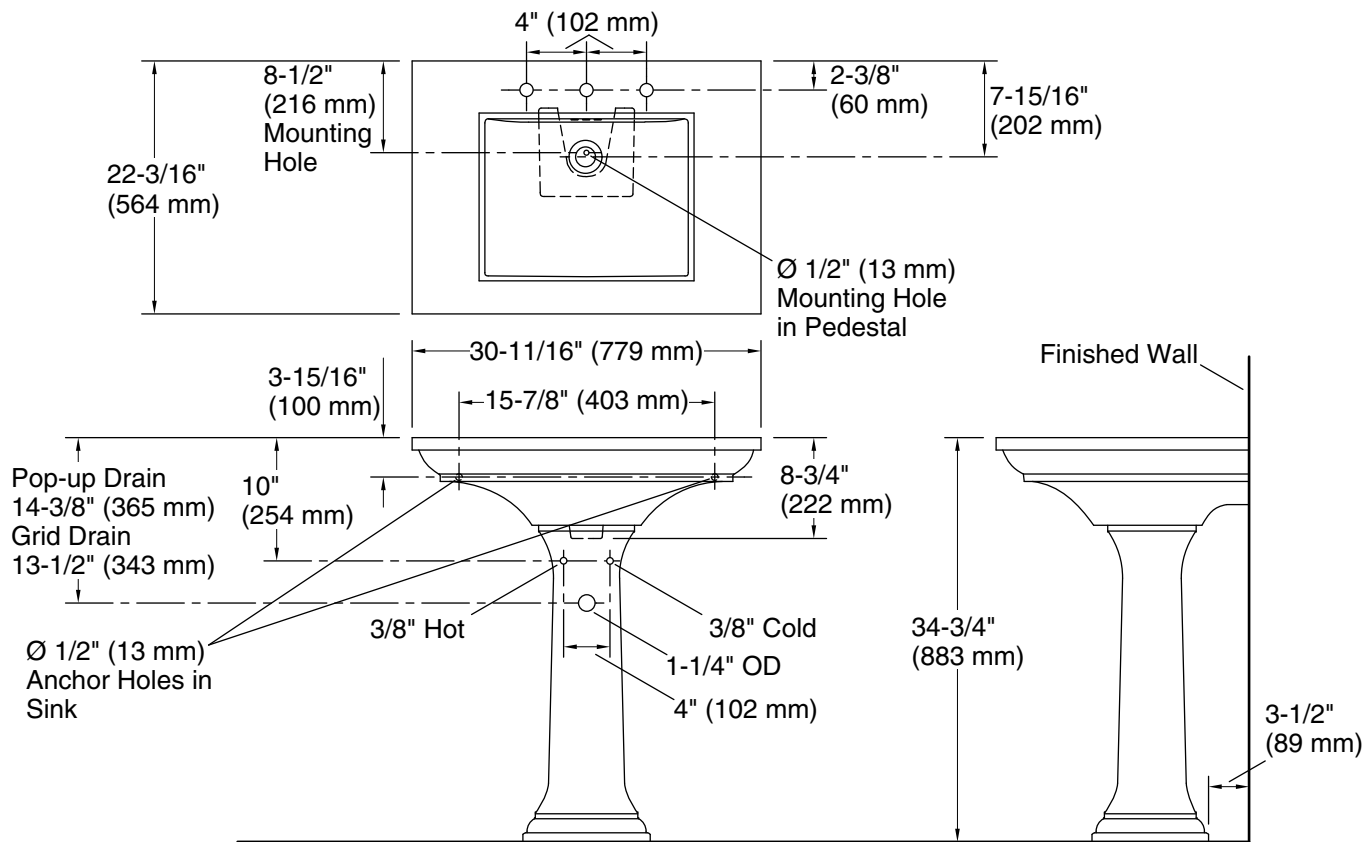

10-1-2025 20:45 - US/CA

THE BOLD LOOK
OF **KOHLER**®

Technical Information

All product dimensions are nominal.

Basin configuration:	Single Bowl
Center(s):	8" (203 mm)
Bowl area (Only):	Length: 19" (483 mm) Width: 14" (356 mm) Water depth: 5-1/2" (140 mm)
With overflow:	Yes
Number of deck holes:	3
Faucet hole(s):	1-3/8" (35 mm)
Drain hole:	1-3/4" (44 mm)