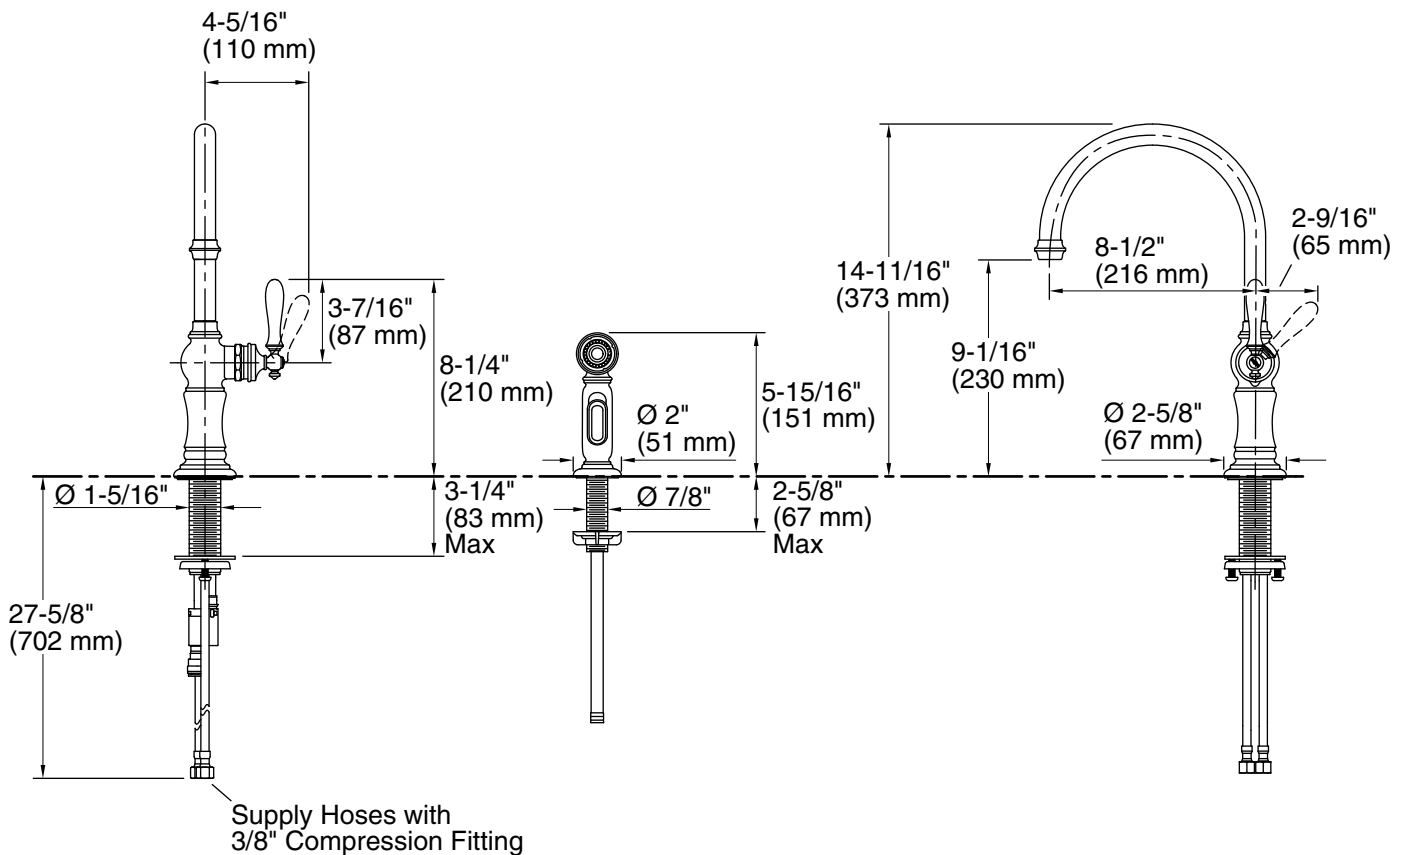

### Technical Information

All product dimensions are nominal.

#### Spout:

Spout reach: 8-1/2" (216 mm)