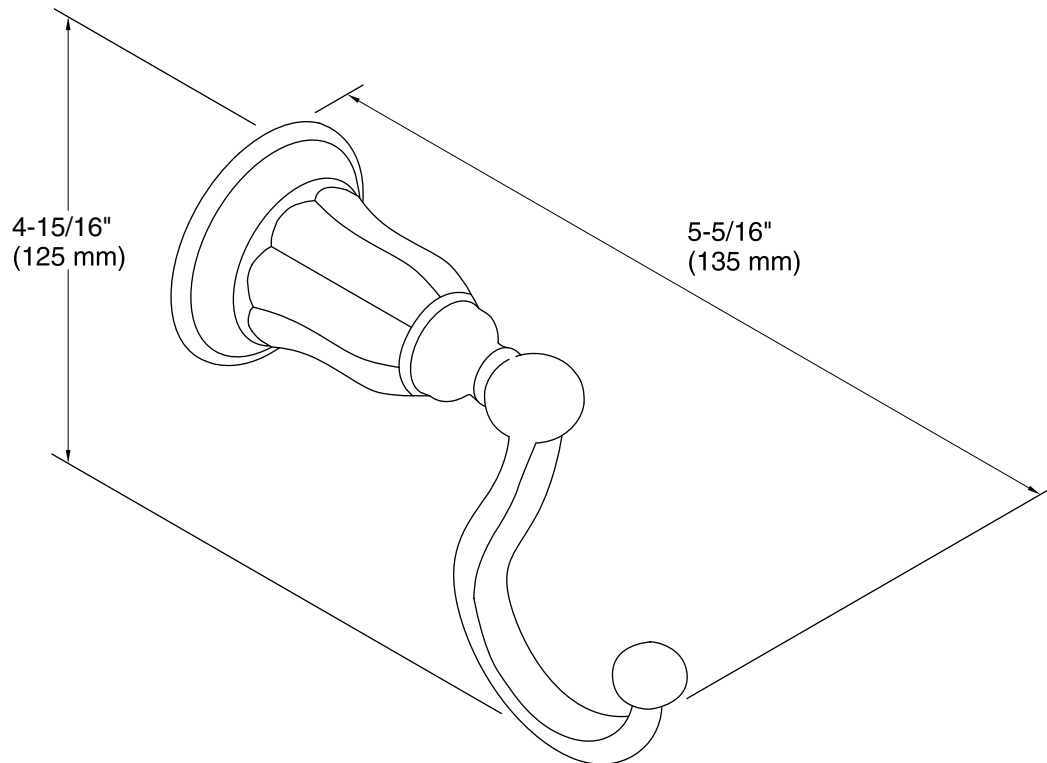

Color tiles intended for reference only.

Color	Code	Description
	CP	Polished Chrome
	BN	Vibrant® Brushed Nickel
	2BZ	Oil-Rubbed Bronze

Technical Information

All product dimensions are nominal.

Notes

Install this product according to the installation guide.