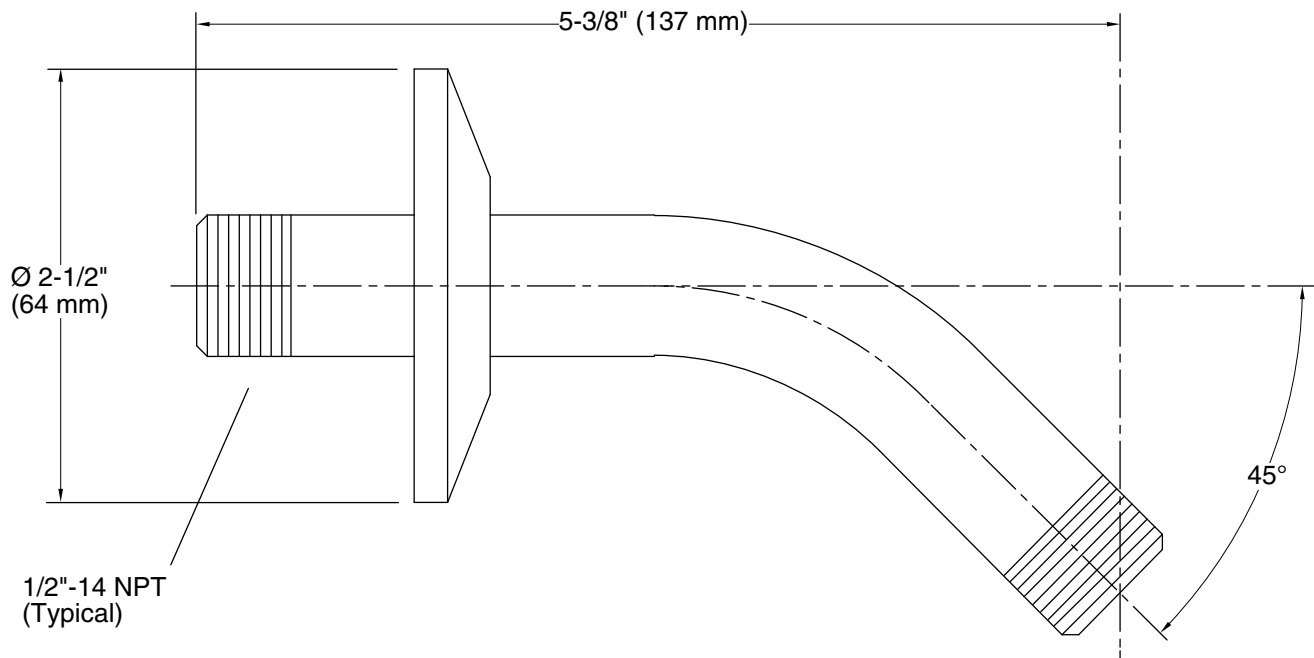

Features

- Arm features 5#" reach
- 1/2" NPT connection

Material

- Durable metal construction
- KOHLER® finishes resist corrosion and tarnishing

Installation

- Wall-mount

Recommended Products/Accessories

K-23723 Faucet cleaner

Technical Information

All product dimensions are nominal.