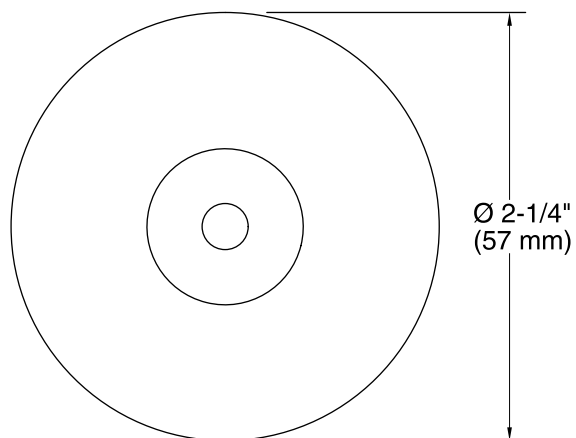

Features

- For use with the K-8524 and K-9069 slidebars.
- Coordinates with Stillness and Purist faucets and accessories.
- KOHLER finishes resist corrosion and tarnish.

Material

- Durable metal construction.

Technical Information

All product dimensions are nominal.

Notes

Install this product according to the installation guide.