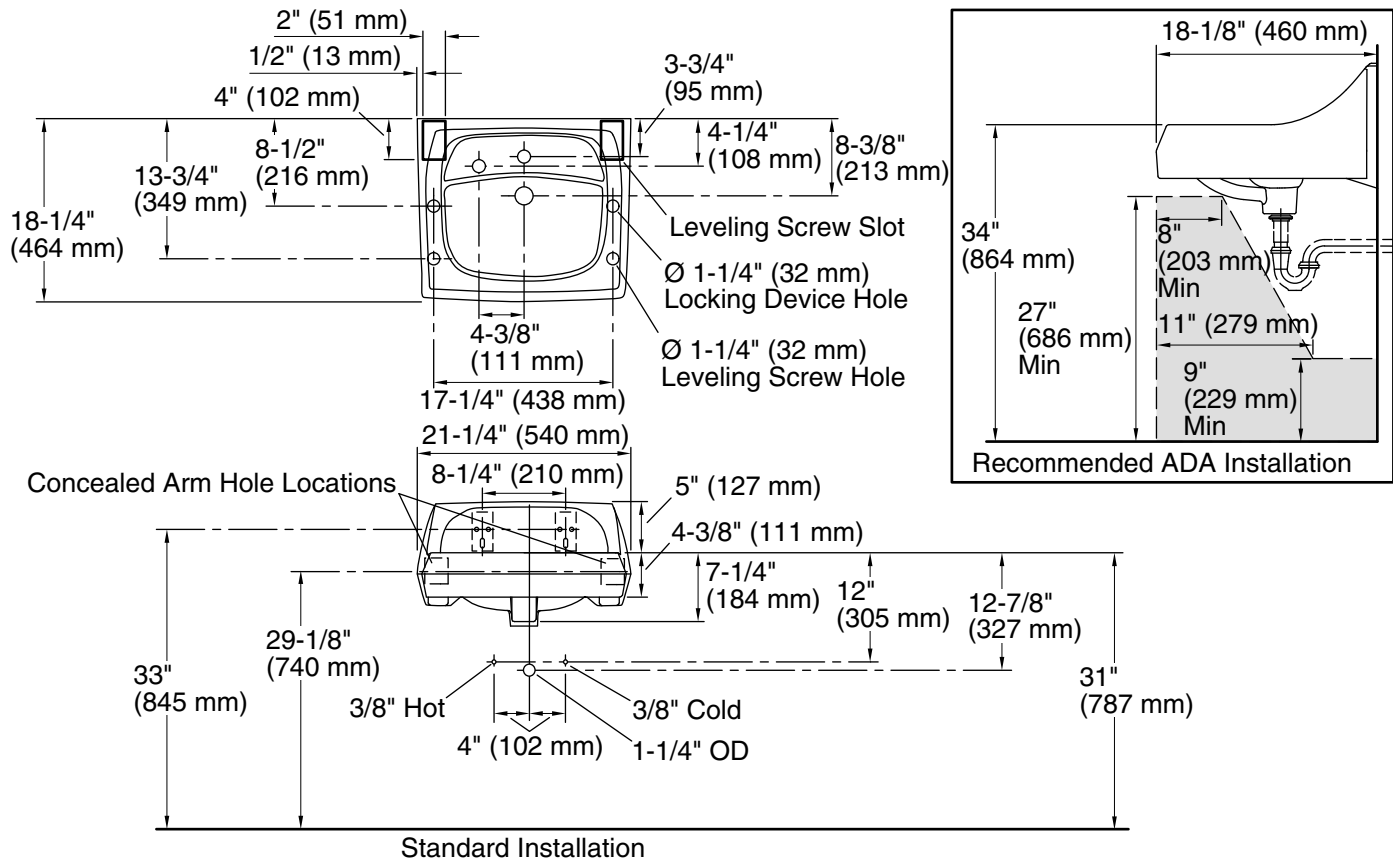

Features

- Made from premium materials that withstand high-volume usage.
- 21-1/4" (540 mm) x 18-1/8" (460 mm).
- Faucet not included.
- Includes wall hanger.
- Drilled for concealed arm carrier.
- ADA-compliant when installed with K-13885 offset drain.

Material

- Vitreous china.

Installation

- Wall-mount.

Recommended Products/Accessories

- K-8998 P-Trap
- K-23726 Drain treatment
- K-23725 Cast iron cleaner

Included Components

- Additional Components:
Hanger(s)

Color tiles intended for reference only.

Color	Code	Description
-------	------	-------------

	0	White
---	---	-------

Technical Information

All product dimensions are nominal.

Bowl configuration:	Single
Installation:	Wall-mount
Bowl area (Center):	Length: 10" (254 mm) Width: 15" (381 mm) With overflow: Yes Water depth: 3-1/4" (83 mm)
With overflow:	Yes
Number of deck holes:	2
Faucet hole spacing:	8" (203 mm)
Faucet hole(s):	1-3/8" (35 mm)
Soap/Lotion hole:	1-1/4" (32 mm)
Drain hole:	1-3/4" (44 mm)