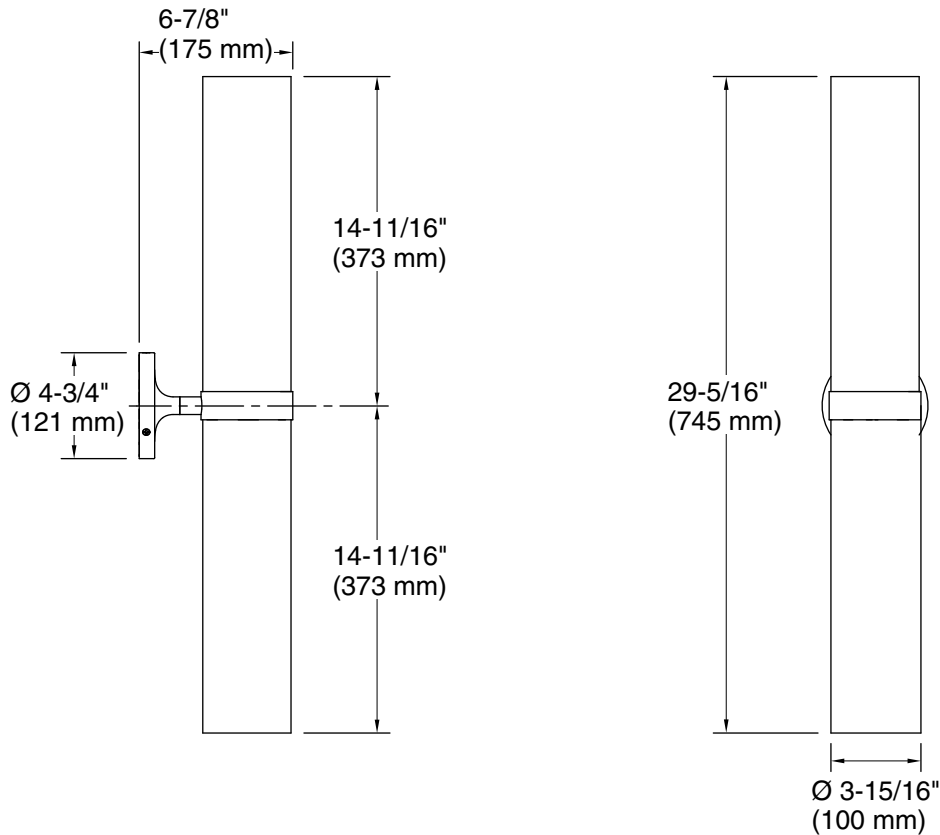

Required Electrical Service

One circuit required.

120 V, 60 Hz

Technical Information

All product dimensions are nominal.

Installation Type:	Wall-mount
Material:	Steel, Glass
Number of Lights:	2
Lighting Type:	Socket-based
Socket Type:	E-26 Medium
Number of Shades:	2
Shade Type:	Glass - clear