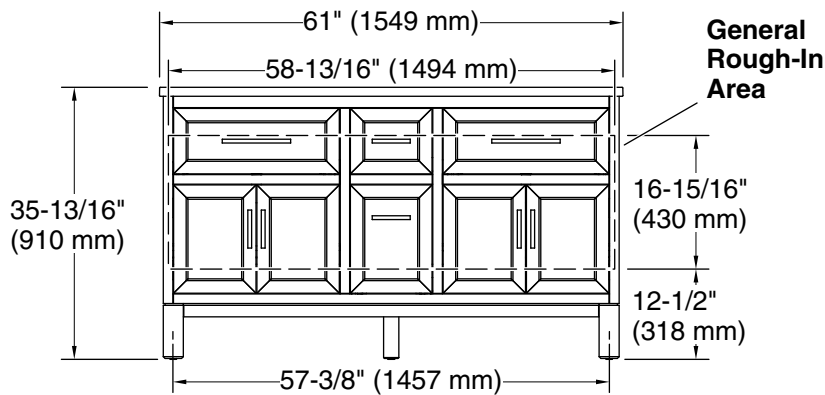

Features

- Set includes cabinet, precut quartz vanity top, sinks, cabinet hardware
- Vanity top has 8" (203 mm) widespread faucet holes; requires deck-mount faucets (sold separately)
- Three-way adjustable slow-close door hinges for easy cabinet access
- Dovetail joint drawer construction
- Soft-close drawers and doors prevent slamming

Technical Information

All product dimensions are nominal.

Notes

Install this product according to the installation instructions.