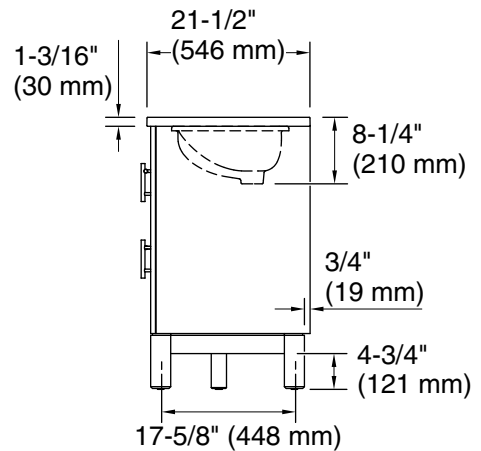

Features

- Set includes cabinet, precut quartz vanity top, sinks, cabinet hardware
- Vanity top has 8" (203 mm) widespread faucet holes; requires deck-mount faucets (sold separately)
- Three-way adjustable slow-close door hinges for easy cabinet access
- Dovetail joint drawer construction
- Soft-close drawers and doors prevent slamming

Technical Information

All product dimensions are nominal.

Notes

Install this product according to the installation instructions.