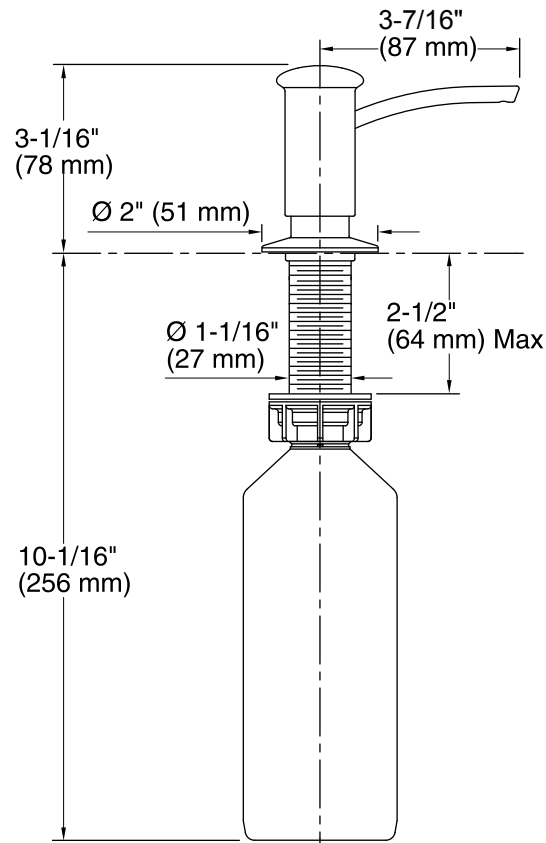

Features

- Holds up to 16 ounces of soap or lotion.
- Coordinates with contemporary-style faucets.
- 3-1/16" (78 mm) high pump.
- 3-7/16" (87 mm) long spout.

Material

- Solid-brass construction.

Installation

- May be installed in predrilled sink holes, or surfaces up to two inches thick.
- Intended for kitchen sink and bathroom lavatory installations.

Codes/Standards

None Applicable

KOHLER® One-Year Limited Warranty

Technical Information

All product dimensions are nominal.

Notes

Install this product according to the installation guide.