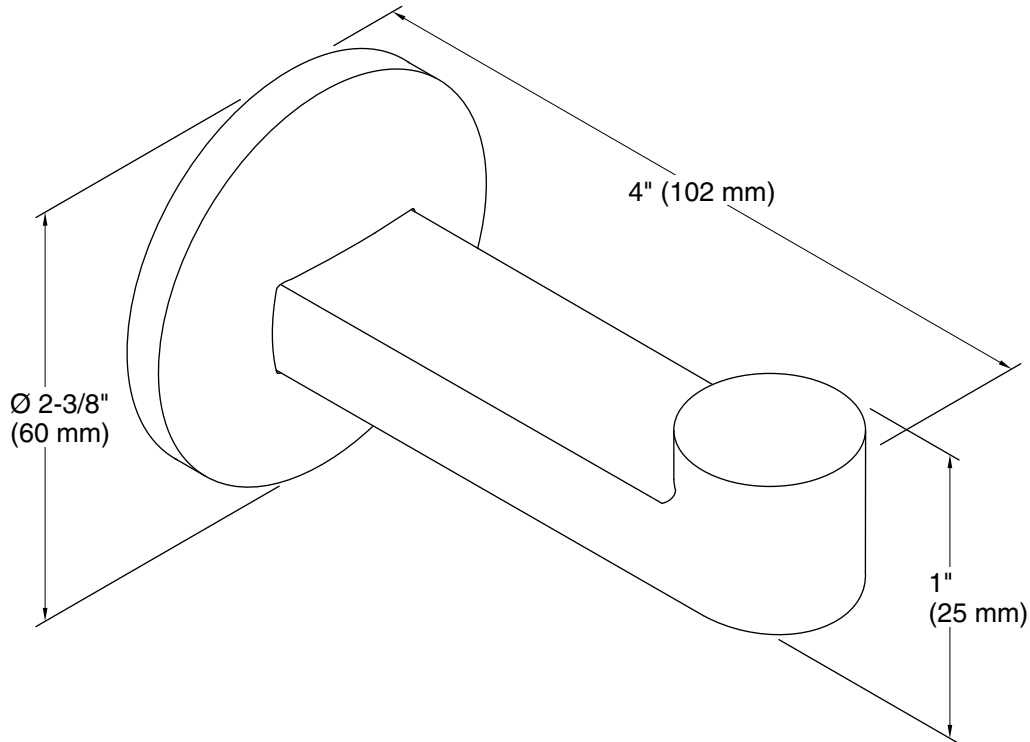

Color	Code	Description
	CP	Polished Chrome
	BN	Vibrant™ Brushed Nickel
	BL	Matte Black
	2MB	Vibrant™ Brushed Moderne Brass
	TT	Vibrant Titanium

Technical Information

All product dimensions are nominal.

Material: Zinc