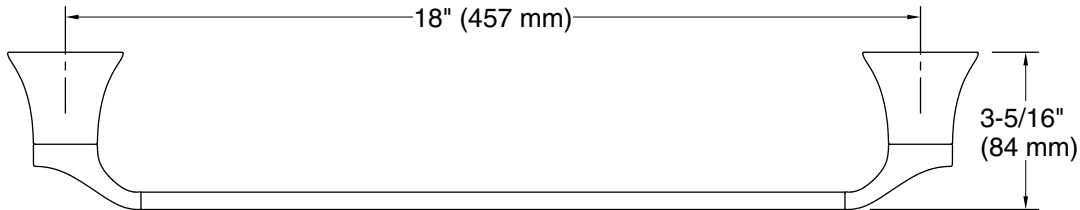

Features

- 18" (457 mm) bar
- Coordinates with other products in the Simplice collection

Material

- Premium metal construction for durability and reliability
- KOHLER finishes resist corrosion and tarnishing

Color	Code	Description
	CP	Polished Chrome
	BN	Vibrant® Brushed Nickel
	BL	Matte Black

Technical Information

All product dimensions are nominal.

Material: Zinc

Notes

Install this product according to the installation instructions.