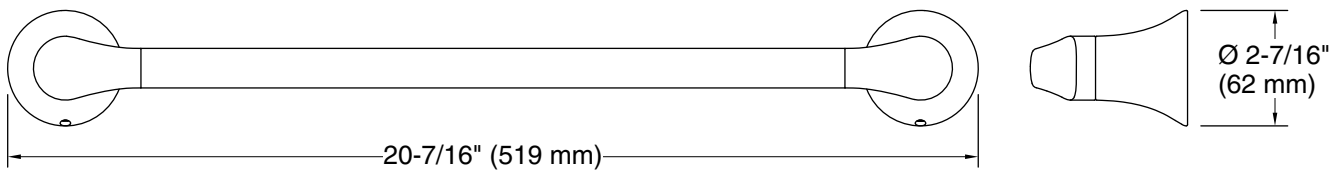

Features

- 18" (457 mm) bar
- Coordinates with other products in the Simplice collection

Material

- Premium metal construction for durability and reliability
- KOHLER finishes resist corrosion and tarnishing

Color	Code	Description
	CP	Polished Chrome
	BN	Vibrant® Brushed Nickel
	BL	Matte Black

Technical Information

All product dimensions are nominal.

Material: Zinc

Notes

Install this product according to the installation instructions.