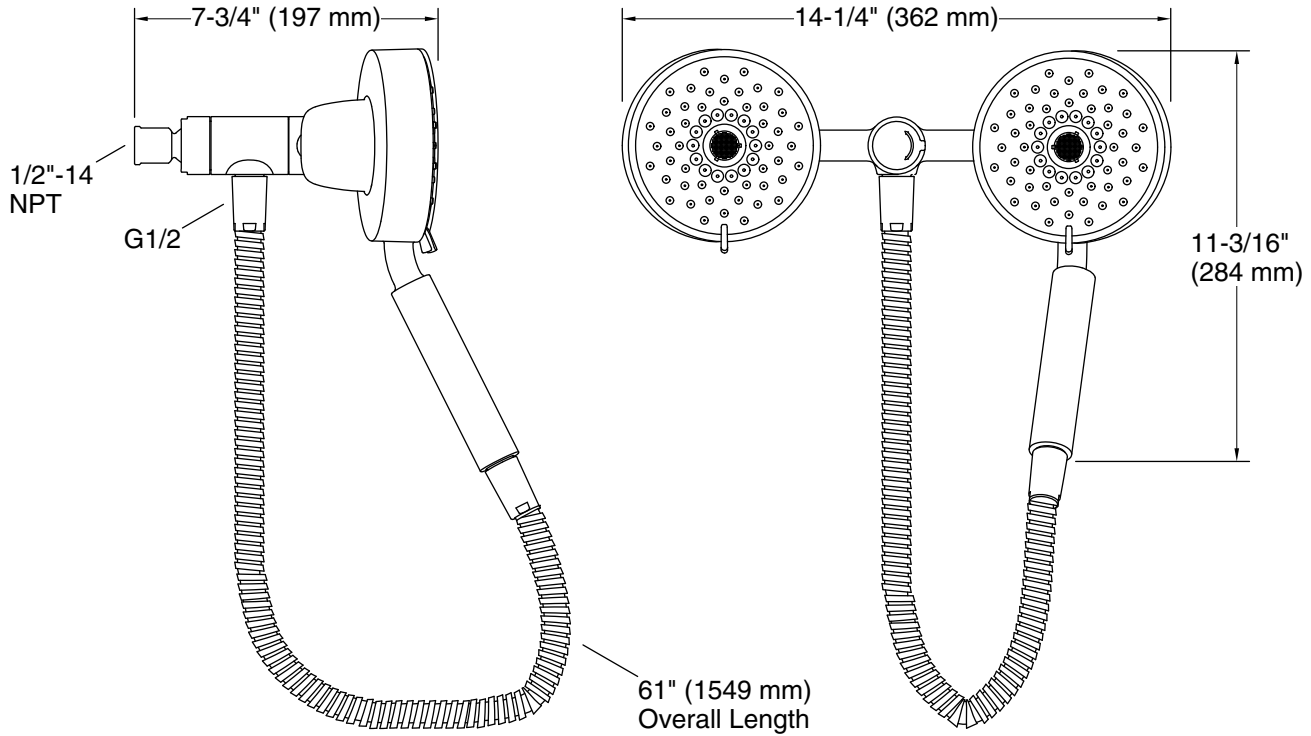

Features

- Multifunction showerhead and handshower each have advanced spray engines to provide three experiences: full coverage, pulsating massage, and silk spray
- Full coverage spray produces an encompassing spray ideal for everyday use
- Pulsating massage spray targets sore muscles to ease away aches and pains
- Silk spray releases a dense, luxurious spray ideal for rinsing
- Pause feature temporarily pauses water flow to conserve water while you lather, shave, or shampoo
- MasterClean™ sprayface features an easy-to-clean surface that withstands mineral buildup and maximizes spray performance
- 2.5 gpm (9.5 lpm) maximum flow rate at 45 psi (3.1 bar)
- Box includes: Showerhead, handshower, 60" (1524 mm) metal hose

K-933 Shower Arm and Flange
K-7395 Shower Arm and Flange
K-7397 Shower Arm and Flange
K-20005 Shower Arm and Flange
K-26318 Shower arm and flange

Codes/Standards

ASME A112.18.1/CSA B125.1
DOE - Energy Policy Act 1992

Technical Information

All product dimensions are nominal.

Spout:

Handshower rated max flow: 2.5 gal/min (9.5 l/min)

Shower/Rainhead rated max flow: 2.5 gal/min (9.5 l/min)

Notes

Install this product according to the installation instructions.