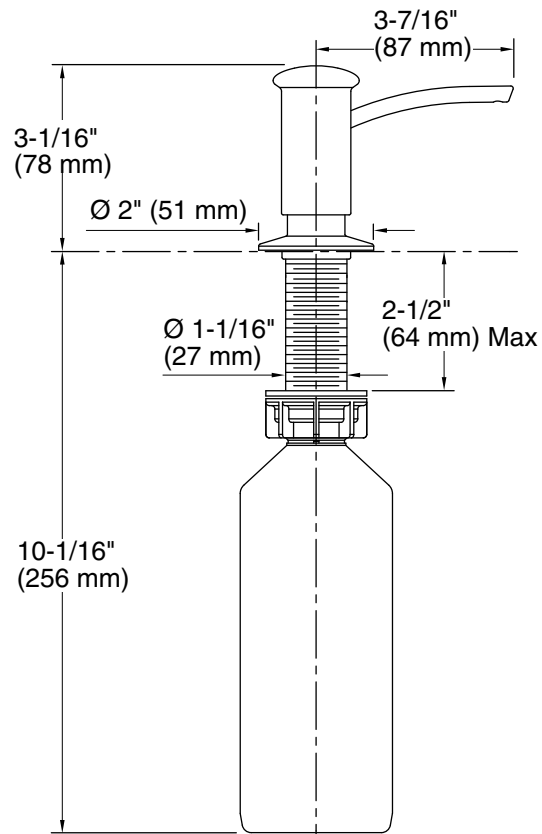

Features

- Holds up to 16 ounces of soap or lotion; refillable from top
- May be installed in predrilled sink holes or surfaces up to 2" thick
- Clamshell packed
- Coordinates with contemporary-style faucets

Color	Code	Description
	CP	Polished Chrome
	BN	Vibrant® Brushed Nickel
	VS	Vibrant® Stainless
	BL	Matte Black
	BGP	Vibrant Brushed Graphite

Technical Information

All product dimensions are nominal.

Material: Brass