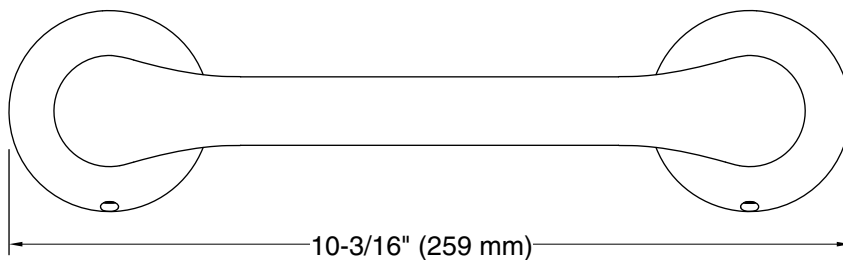

Features

- Pivoting holder makes changing toilet paper quick and simple
- Coordinates with other products in the Simplicé collection

Material

- Premium metal construction for durability and reliability
- KOHLER finishes resist corrosion and tarnishing

Recommended Products/Accessories

- K-31507-TA bath towel with Tatami weave, 30" x 58"
- K-31507-TE bath towel with Terry weave, 30" x 58"
- K-31507-TX bath towel with Textured weave, 30" x 58"
- K-23729 Stainless steel cleaner

Technical Information

All product dimensions are nominal.

Material: Zinc

Notes

Install this product according to the installation instructions.