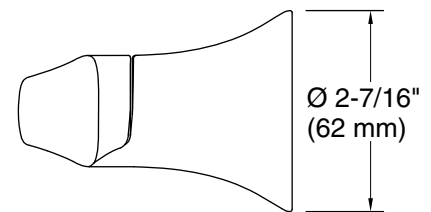

Recommended Products/Accessories

- K-31507-TA bath towel with Tatami weave, 30" x 58"
- K-31507-TE bath towel with Terry weave, 30" x 58"
- K-31507-TX bath towel with Textured weave, 30" x 58"
- K-23729 Stainless steel cleaner

Technical Information

All product dimensions are nominal.

Material: Zinc

Notes

Install this product according to the installation instructions.