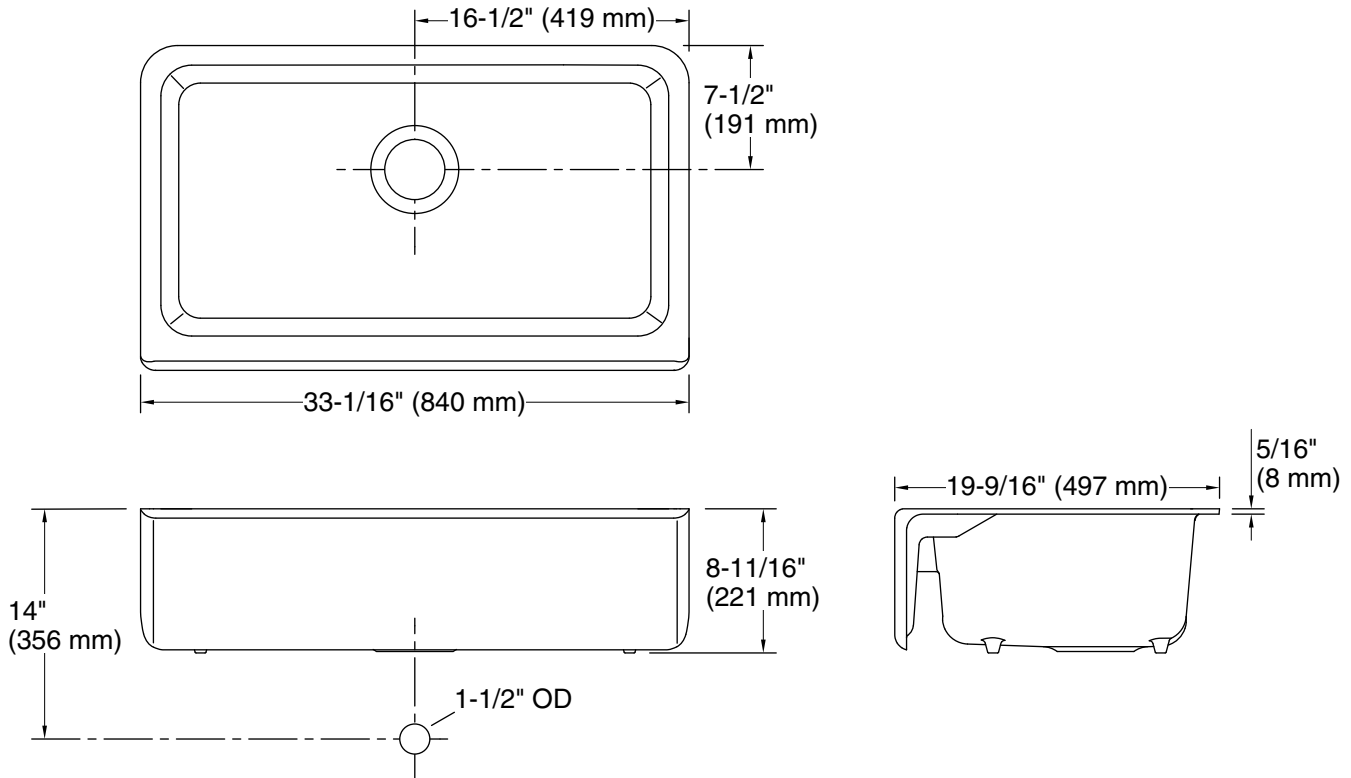

Dickinson™
33" undermount single-bowl farmhouse kitchen sink
K-6546

Features

- Fits minimum 36" (914 mm) apron sink base cabinet
- Single bowl
- 8" (203 mm) depth
- Integral apron
- Sink drain with strainer sold separately
- No faucet holes; requires wall- or counter-mount faucet

Available Colors/Finishes

Color tiles intended for reference only.

Color	Code	Description
	0	White
	96	Biscuit
	7	Black Black™

Technical Information

All product dimensions are nominal.

Installation:	Undermount
Min. base cabinet width:	36" (914 mm)
Bowl area (Only):	Length: 29-1/2" (749 mm) Width: 15-3/8" (390 mm) Bowl depth: 8-5/8" (220 mm) Water depth: 8" (203 mm)
With overflow:	No
Drain hole:	3-5/8" (92 mm)
Template:	Apron-front, 1463896-7, required, included Cabinet, 1465115-7, required, included