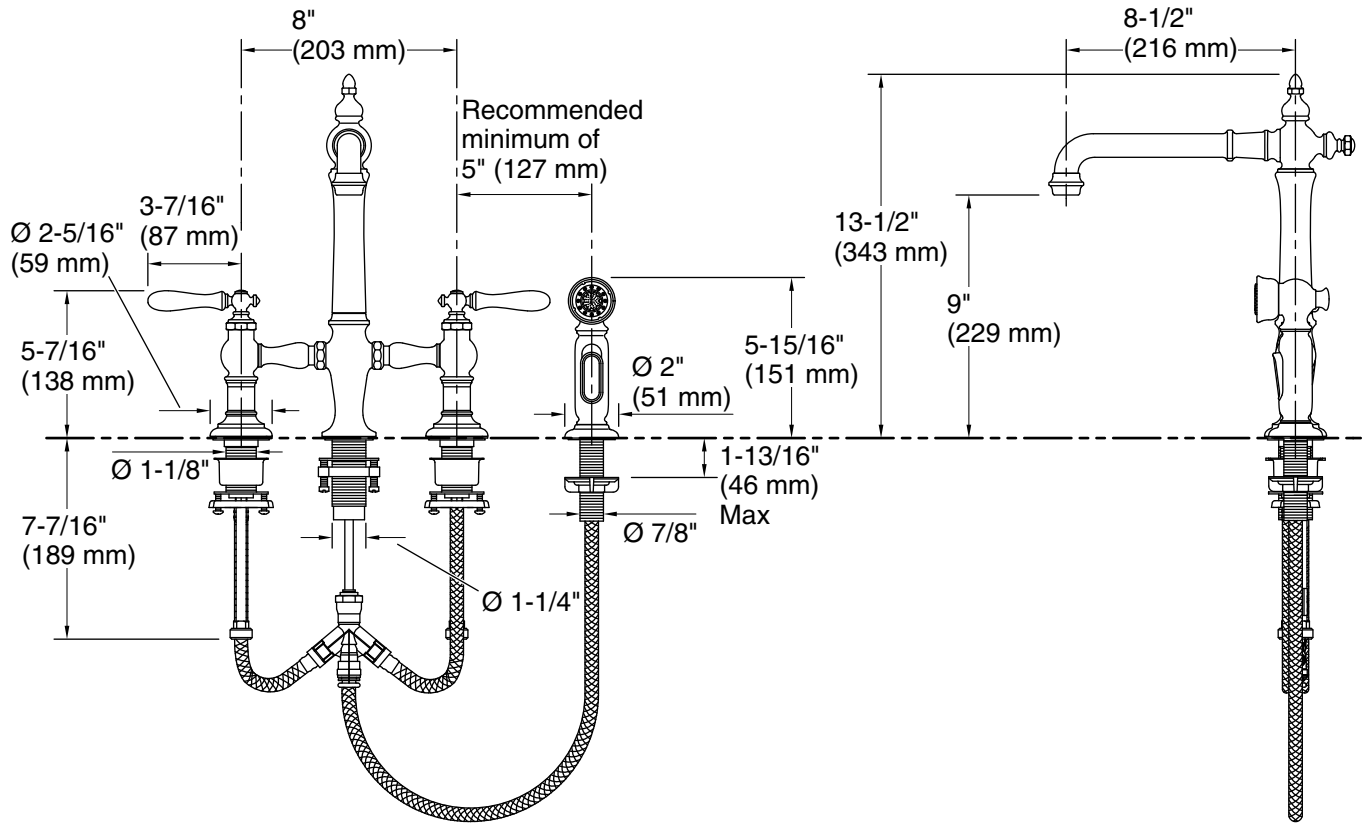

### Technical Information

All product dimensions are nominal.

#### Sidespray:

Flow rate: 1.8 gal/min (6.8 l/min)

Pressure: 60 psi (4.1 bar)

Valve body: Plastic

#### Spout:

Spout reach: 8-1/2" (216 mm)

### Notes

Install this product according to the installation guide.

Drill the hole for the sidespray a minimum of 5" (127 mm) from the center of the lever handle.

ADA compliant for faucet handles only.

ADA, CSA B651 compliant when installed to the specific requirements of these regulations.