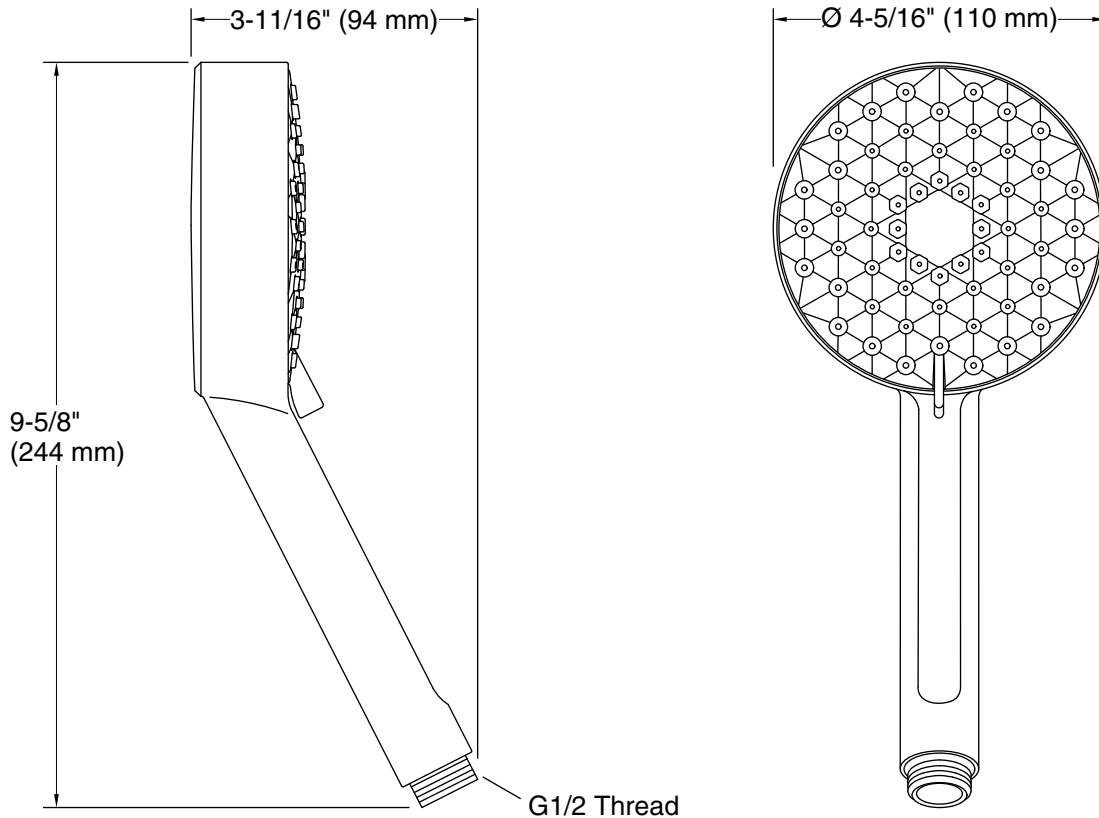

Features

- Handshower features contemporary design
- Three spray functions and ADA-compliant nonpositive shutoff
- Wide coverage spray produces an encompassing spray for everyday use
- Intense drenching spray delivers a forceful spray ideal for rinsing shampoo from hair
- Targeted spray is a focused stream for targeting sore muscles or use as a utility spray
- Thumb tab allows for a smooth transition between sprays
- Spray nozzles cover full area of sprayhead
- Combination of balance, weight, grip, and angle makes this handshower comfortable and easy to use
- MasterClean™ sprayface features an easy-to-clean surface that withstands mineral buildup and maximizes spray performance
- 1.75 gpm (6.6 lpm) flow rate.
- This product can help a building earn Water Efficiency points in LEED® Green Building Rating System

Technical Information

All product dimensions are nominal.

Handshower:

Rated maximum flow: 1.75 gal/min (6.6 l/min)
Pressure: 80 psi (5.5 bar)

Notes

Install this product according to the installation instructions.