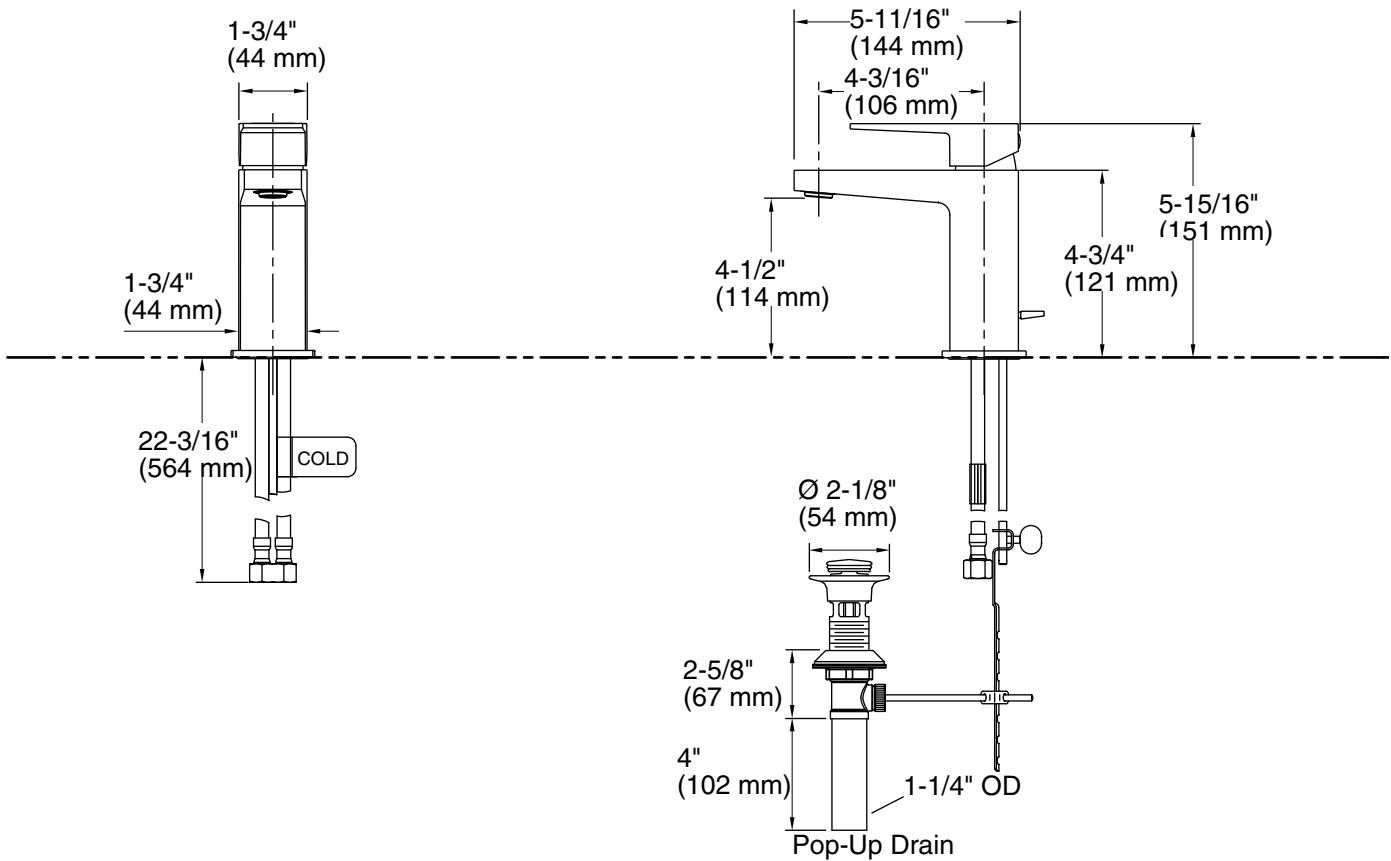

### Features

- Single lever handle allows for both volume and temperature control
- KOHLER ceramic disc valves exceed industry longevity standards for a lifetime of durable performance
- Temperature memory allows faucet to be turned on and off at the temperature set during prior usage
- 1.2 gpm (4.5 lpm) maximum flow rate
- Includes metal pop-up drain with 1-1/4" tailpiece
- 4-3/16" (107 mm) spout reach
- Red/blue indexing on handle
- Coordinates with Honesty faucets accessories, and showering components to complete your bathroom

### Installation

- For single-hole installation
- Preattached flexible supply lines simplify installation

### Technical Information

All product dimensions are nominal.

#### Spout:

Spout reach: 4-3/16" (106 mm)