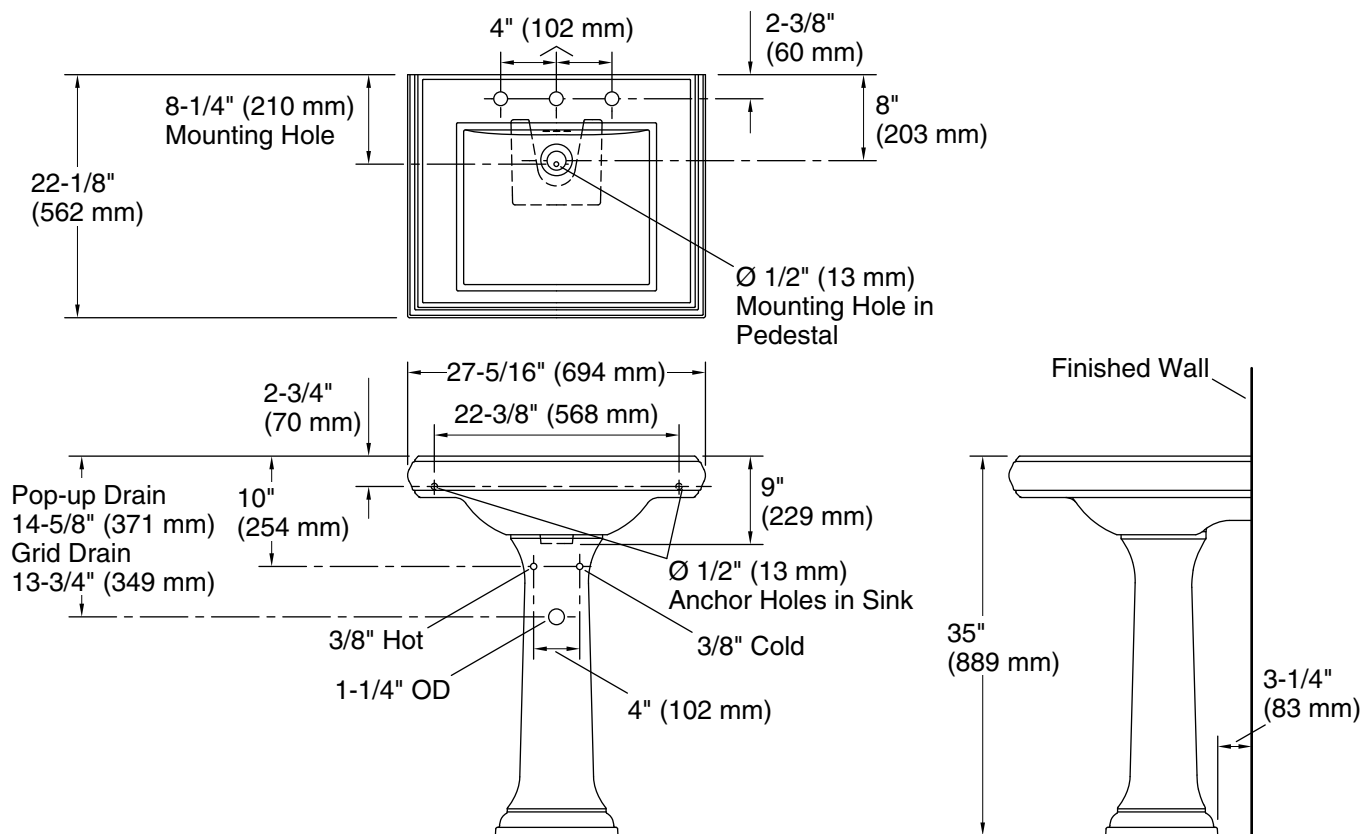

Memoirs® Classic

27-1/4" rectangular pedestal bathroom sink
K-2258-8

Features

- 8" (203 mm) widespread faucet holes
- Refined rectangular basin
- Overflow drain
- Combination consists of the K-2259-8 basin and the K-2267 pedestal
- Coordinates with other products in the Memoirs collection

THE BOLD LOOK
OF **KOHLER**®

Technical Information

All product dimensions are nominal.

Basin configuration:	Single Bowl
Center(s):	8" (203 mm)
Bowl area (Only):	Length: 18" (457 mm)
	Width: 15" (381 mm)
	Water depth: 5-1/4" (133 mm)
With overflow:	Yes
Number of deck holes:	3
Faucet hole(s):	1-1/4" (32 mm)
Drain hole:	1-3/4" (44 mm)