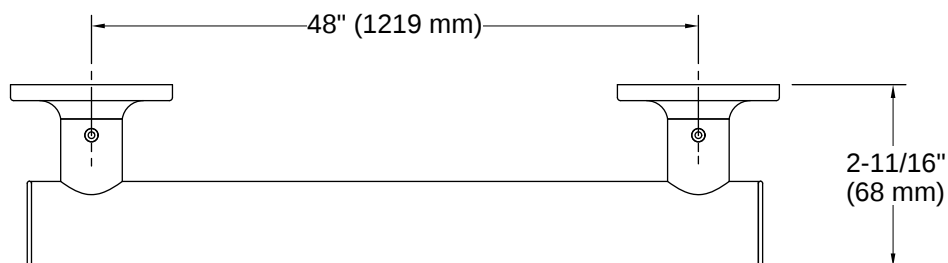

Installation

- Installation template and tools included

Installation Notes

Install this product according to the installation instructions.

Measure your actual product for roughing-in details.

WARNING: Risk of personal injury. The wall plates on the grab bar must be mounted to a brace between the wall studs. This will ensure that the weight of the user is adequately supported.