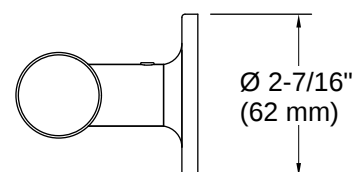

Installation

- Installation template and tools included

Installation Notes

Install this product according to the installation instructions.

Measure your actual product for roughing-in details.

WARNING: Risk of personal injury. The wall plates on the grab bar must be mounted to a brace between the wall studs. This will ensure that the weight of the user is adequately supported.