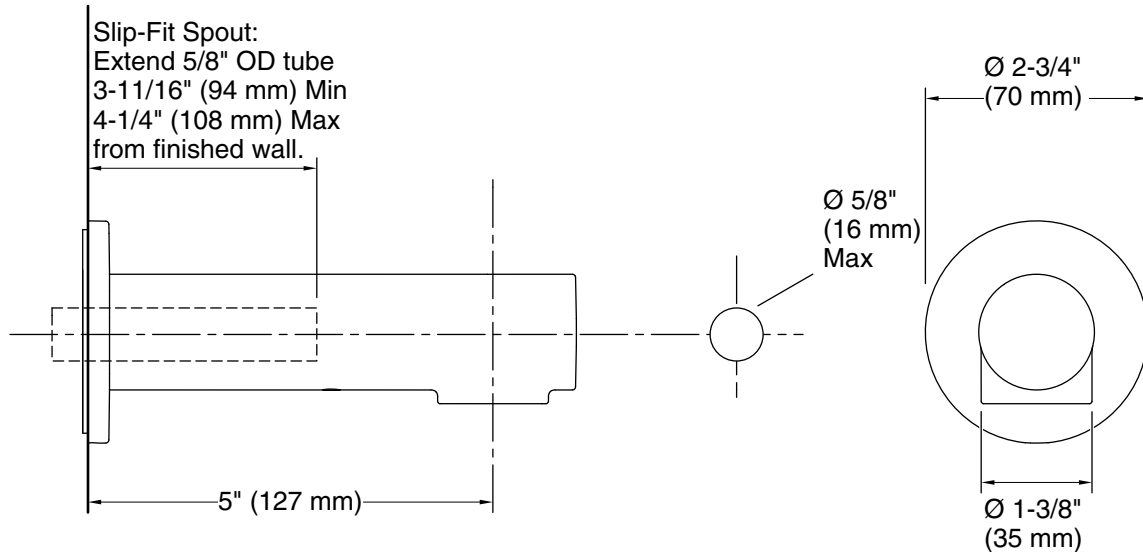

Features

- Nondiverter spout
- 1-1/4" (31.8 mm) max hole diameter
- Coordinates with other products in the Elate collection

Material

- Premium metal construction for durability and reliability
- KOHLER finishes resist corrosion and tarnishing

Color	Code	Description
	CP	Polished Chrome
	BN	Vibrant® Brushed Nickel
	BL	Matte Black
	2MB	Vibrant® Brushed Moderne Brass

Technical Information

All product dimensions are nominal.

Spout:

Spout reach: 5" (127 mm)